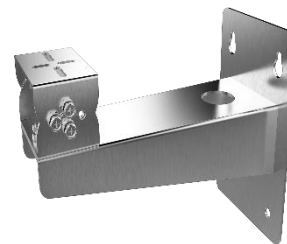

DS-1704ZJ-Y

Key Feature

- Wall Mount for Explosion-Proof Bullet Camera
- Stainless steel SUS316L
- Natural Stainless Steel Color

Specification

Model	DS-1704ZJ-Y
Description	Wall Mount for Explosion-Proof Bullet Camera
Appearance	Natural Stainless Steel Color
Material	Stainless steel 316L
Dimension	140 mm × 200 mm × 278 mm (5.51" × 7.87" × 10.94")
Weight	Approx. 2158 g (4.76 lb.)

Available Model

DS-1704ZJ-Y

Dimension