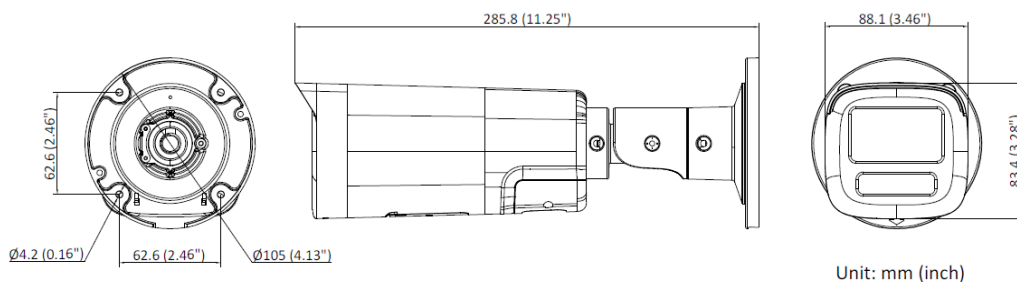

▪ **Dimension**

▪ **Accessory**

▪ **Optional**

DS-1275ZJ-SUS Vertical Pole Mount	DS-1276ZJ-SUS Corner Mount	DS-1260ZJ Junction Box	DS-1280ZJ-S Junction Box	DS-1275ZJ-S-SUS Vertical Pole Mount

Headquarters

No.555 Qianmo Road, Binjiang District,
Hangzhou 310051, China
T +86-571-8807-5998
www.hikvision.com

Follow us on social media to get the latest product and solution information.