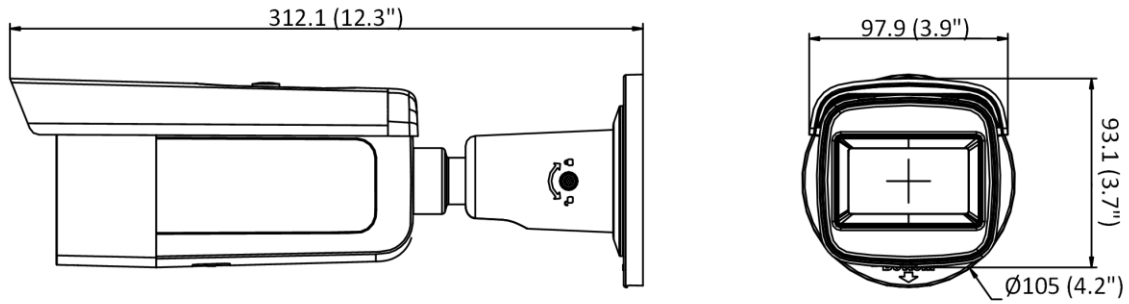

demands. Typical application scenarios include coastal areas about 2 kilometers (1.24 miles) away from coastlines, as well as areas affected by acid rain.
No specific protection	Hikvision products at this level are equipped for use in areas where no specific anti-corrosion protection is needed.

▪ **Dimension**

Unit: mm (inch)

▪ **Accessory**

▪ **Optional**

DS-1260ZJ	DS-1275ZJ-SUS	DS-1280ZJ-S	DS-1275ZJ-S-SUS	DS-1276ZJ-SUS
Junction Box	Vertical Pole Mount	Junction Box	Vertical Pole Mount	Corner Mount