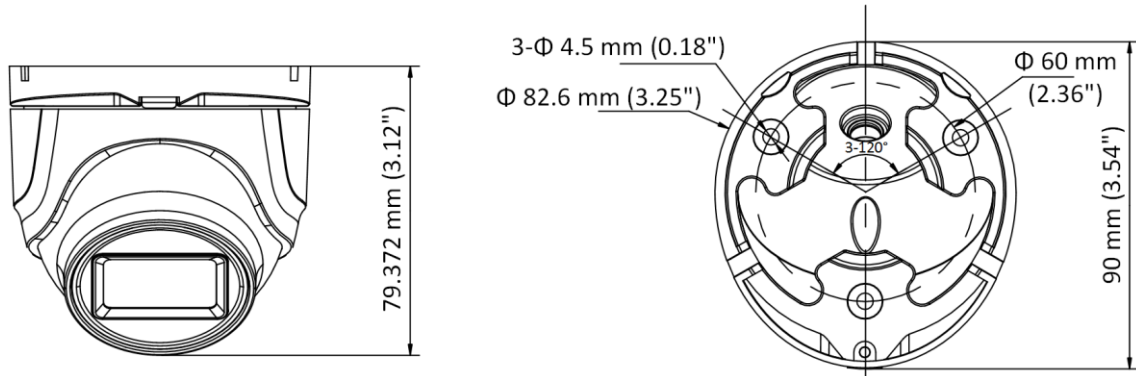

DS-2CE76D0T-EXIMF 2 MP Outdoor EXIR Fixed Turret Camera

- High quality imaging with 2 MP, 1920 × 1080 resolution
- 2.8 mm, 3.6 mm fixed lens
- Up to 20 m IR distance for bright night imaging
- One port for four switchable signals (TVI/AHD/CVI/CVBS)
- Water and dust resistant (IP67)

▪ Specification

Camera	
Model	DS-2CE76D0T-EXIMF
Product Name	2MP Outdoor EXIR Fixed Turret Camera
Image Sensor	2 MP CMOS
Signal System	PAL/NTSC
Resolution	1920 (H) × 1080 (V)
Frame Rate	TVI: 1080p@25fps/30fps AHD: 1080p@25fps/30fps CVI: 1080p@25fps/30fps CVBS: PAL/NTSC
Min. Illumination	0.02 Lux @ (F1.2, AGC ON), 0 Lux with IR
Shutter Time	PAL: 1/25 s to 1/50,000 s; NTSC: 1/30 s to 1/50,000 s
Lens	2.8 mm, 3.6 mm Fixed Lens
Field of View	2.8 mm, horizontal FOV: 96.5°, vertical FOV: 48.9°, diagonal FOV: 120.5° 3.6 mm, horizontal FOV: 76.9°, vertical FOV: 40.6°, diagonal FOV: 92.0°
Lens Mount	M12
Day & Night	IR Cut Filter
WDR (Wide Dynamic Range)	Digital WDR
Angle Adjustment	Pan: 0° to 360°, Tilt: 0° to 75°, Rotation: 0° to 360°
Image	
Image Mode	STD/HIGH-SAT
AGC	Yes
Day/Night Mode	Auto/Color/BW (Black and White)
White Balance	Auto
AE (Auto Exposure) Mode	DWDR, BLC, Global
Noise Reduction	2D DNR
Language	English
Function	Brightness, Mirror, Smart IR, Sharpness
Interface	
Video Output	Switchable TVI/AHD/CVI/CVBS
General	
Operating Conditions	-40°C to 60°C (-40°F to 140°F), Humidity: 90% or less (non-condensing)
Power Supply	12 VDC ± 25%
Consumption	Max. 3.3 W
Protection Level	IP67
Material	Metal
IR Range	Up to 20 m
Communication	HIKVISION-C
Dimension	90 mm × 82.6 mm × 79.372 mm (3.54" × 3.25" × 3.12")
Weight	Approx. 360g (0.79 lb.)

▪ Available Model

DS-2CE76D0T-EXIMF(2.8mm)

DS-2CE76D0T-EXIMF(3.6mm)
 DS-2CE76D0T-EXIMF(2.8mm)(MENA)
 DS-2CE76D0T-EXIMF(3.6mm)(Chicony)

▪ **Dimension**

▪ **Accessory**

▪ **Optional**

DS-1280ZJ-XS Junction Box	DS-1276ZJ-SUS Corner Mount	DS-1272ZJ-110-TRS Wall Mount	DS-1275ZJ-SUS Vertical Pole Mount
			