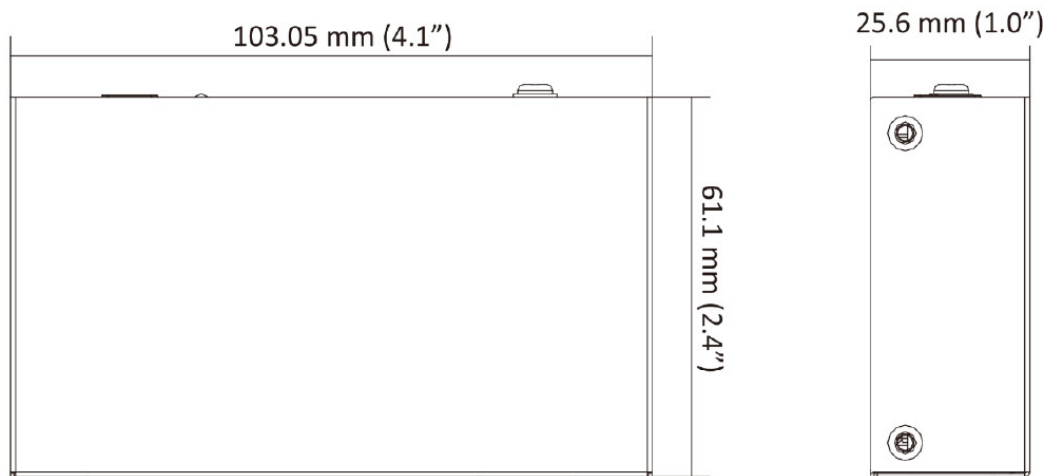

## ▪ Specification

Model		DS-3E0505-E
General	Shell	Metal material, fan-free design
	Net Weight	0.15 kg (0.3 lb)
	Gross Weight	0.28 kg (0.61 lb)
	Dimensions (W × H × D)	103 mm × 25.6 mm × 61.1 mm (4.1" × 1.0" × 2.4")
	Operating Temperature	0 °C to 40 °C (32 °F to 104 °F)
	Storage Temperature	−40°C to 85°C (−40°F to 185°F)
	Operating Humidity	5% to 95% (no condensation)
	Relative Humidity	5% to 95% (no condensation)
	Power Supply	5 V DC, 1 A
	Installation Mode	Metal material, fan-free design
Network Parameters	Ports	5 × Gigabit RJ45 port
	MAC Address Table	2 K
	Switching Capacity	10 Gbps
	Packet Forwarding Rate	7.44 Mpps
	Internal Cache	1 Mbits
Approval	EMC	FCC (47 CFR Part 15, Subpart B),CE-EMC (EN 55032: 2015+A11: 2020, EN IEC 61000-3-2: 2019, EN 61000-3-3: 2013+A1: 2019, EN 50130-4: 2011+A1: 2014, EN 55035: 2017+A11: 2020),IC (ICES-003: Issue 7:2020),RCM (AS/NZS CISPR 32: 2015)
	Safety	UL (UL 60950-1),CB (AMD1:2009, AMD2:2013, IEC 62368-1: 2014 (Second Edition), CE-LVD (EN 62368-1: 2014+A11: 2017)
	Chemistry	CE-RoHS (2011/65/EU),WEEE (2012/19/EU),Reach (Regulation (EC) No.1907/2006)

## ▪ Available Model

DS-3E0505-E

▪ **Physical Interface**

Front Panel

Rear Panel

▪ Dimension

**Headquarters**

No.555 Qianmo Road, Binjiang District,  
Hangzhou 310051, China  
T +86-571-8807-5998  
www.hikvision.com