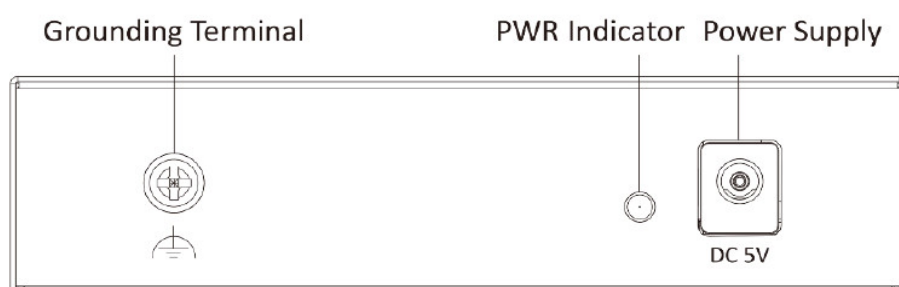

▪ **Physical Interface**

Front Panel

Rear Panel