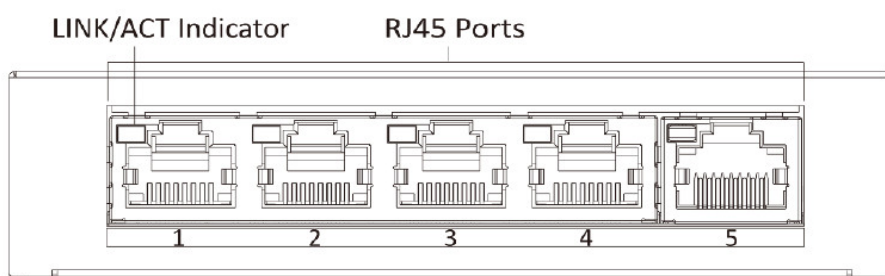

**DS-3E0505-E  
5 Port Gigabit Unmanaged Switch**

DS-3E0505-E switch is a layer 2 gigabit Ethernet switch, providing five gigabit Ethernet ports to upload data via the convergence switch. The switch is reliable, easy to install and maintain, and equipped with rapid switch function. With multiple access ports, the switch is applicable for access or aggregation and upload of small-scale LAN devices.

## ▪ Specification

Model		DS-3E0505-E
General	Shell	Metal material, fan-free design
	Net Weight	0.15 kg (0.3 lb)
	Gross Weight	0.28 kg (0.61 lb)
	Dimensions (W × H × D)	103 mm × 25.6 mm × 61.1 mm (4.1" × 1.0" × 2.4")
	Operating Temperature	0 °C to 40 °C (32 °F to 104 °F)
	Storage Temperature	−40°C to 85°C (−40°F to 185°F)
	Operating Humidity	5% to 95% (no condensation)
	Relative Humidity	5% to 95% (no condensation)
	Power Supply	5 V DC, 1 A
	Installation Mode	Metal material, fan-free design
Network Parameters	Ports	5 × Gigabit RJ45 port
	MAC Address Table	2 K
	Switching Capacity	10 Gbps
	Packet Forwarding Rate	7.44 Mpps
	Internal Cache	1 Mbits
Approval	EMC	FCC (47 CFR Part 15, Subpart B),CE-EMC (EN 55032: 2015+A11: 2020, EN IEC 61000-3-2: 2019, EN 61000-3-3: 2013+A1: 2019, EN 50130-4: 2011+A1: 2014, EN 55035: 2017+A11: 2020),IC (ICES-003: Issue 7:2020),RCM (AS/NZS CISPR 32: 2015)
	Safety	UL (UL 60950-1),CB (AMD1:2009, AMD2:2013, IEC 62368-1: 2014 (Second Edition), CE-LVD (EN 62368-1: 2014+A11: 2017)
	Chemistry	CE-RoHS (2011/65/EU),WEEE (2012/19/EU),Reach (Regulation (EC) No.1907/2006)

## ▪ Available Model

DS-3E0505-E

▪ **Physical Interface**

Front Panel

Rear Panel

▪ Dimension

**Headquarters**

No.555 Qianmo Road, Binjiang District,  
Hangzhou 310051, China  
T +86-571-8807-5998  
www.hikvision.com