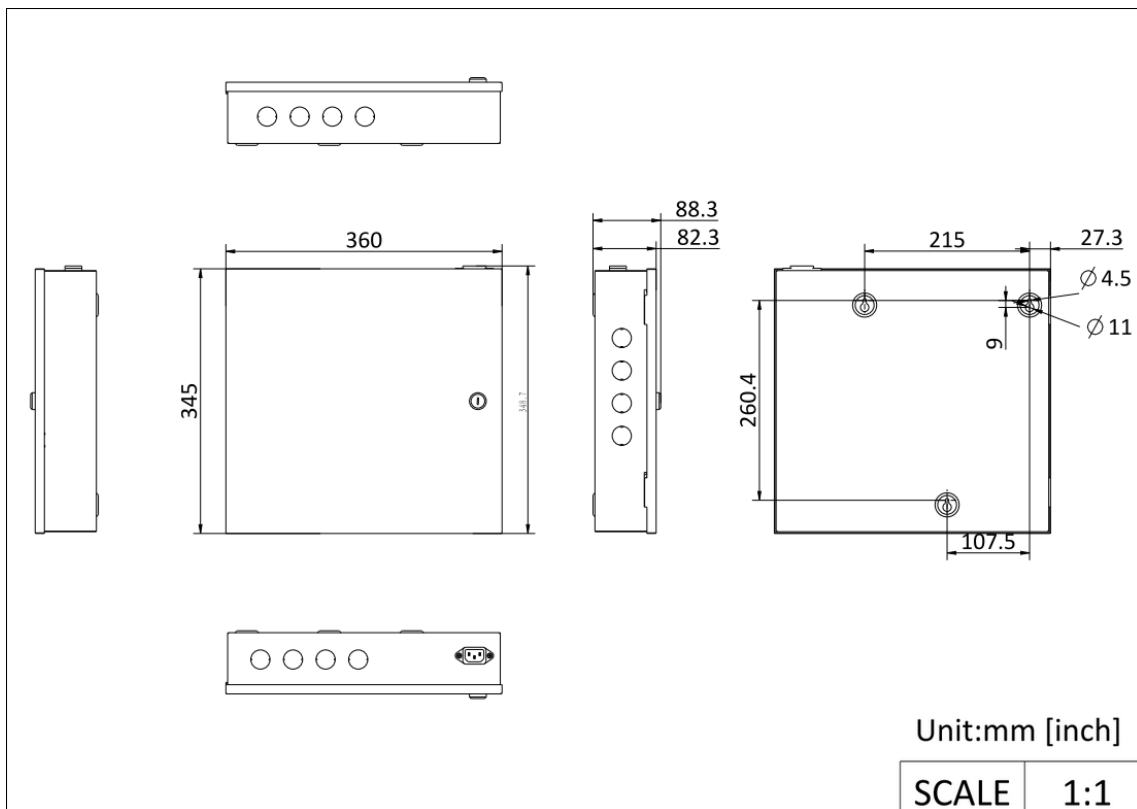

HikCentral Connect	Support
Hik-Partner Pro	Support
Multi-factor authentication	Support
First person in	Support
Anti-passback	Support
Multi-door interlocking	Support

▪ **Available Model**

DS-K2624X

▪ **Dimension**