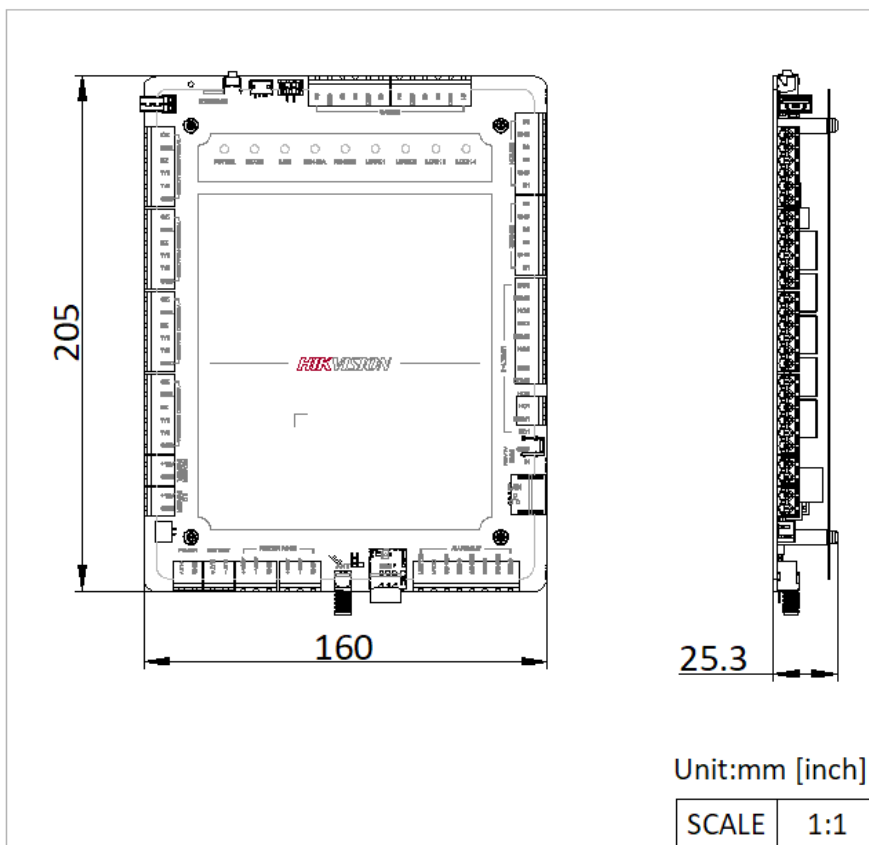

Headquarters

No.555 Qianmo Road, Binjiang District,
Hangzhou 310051, China
T +86-571-8807-5998
www.hikvision.com

Follow us on social media to get the latest product and solution information.