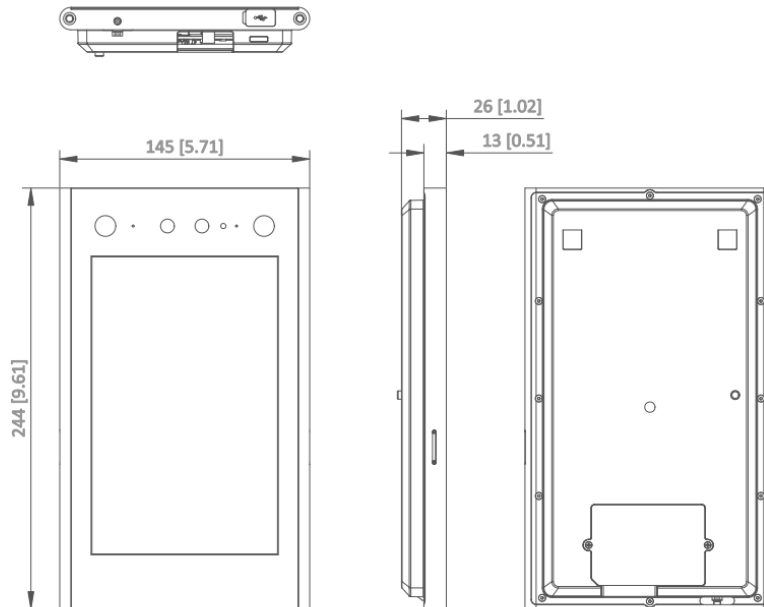

▪ **Dimension**

Unit:mm [inch]

SCALE 1:1

▪ **Accessory**

▪ **Optional**

DS-KAW50-1 50W 12V Power Adapter	DS-KAW50-1N 50W 12V Power Adapter