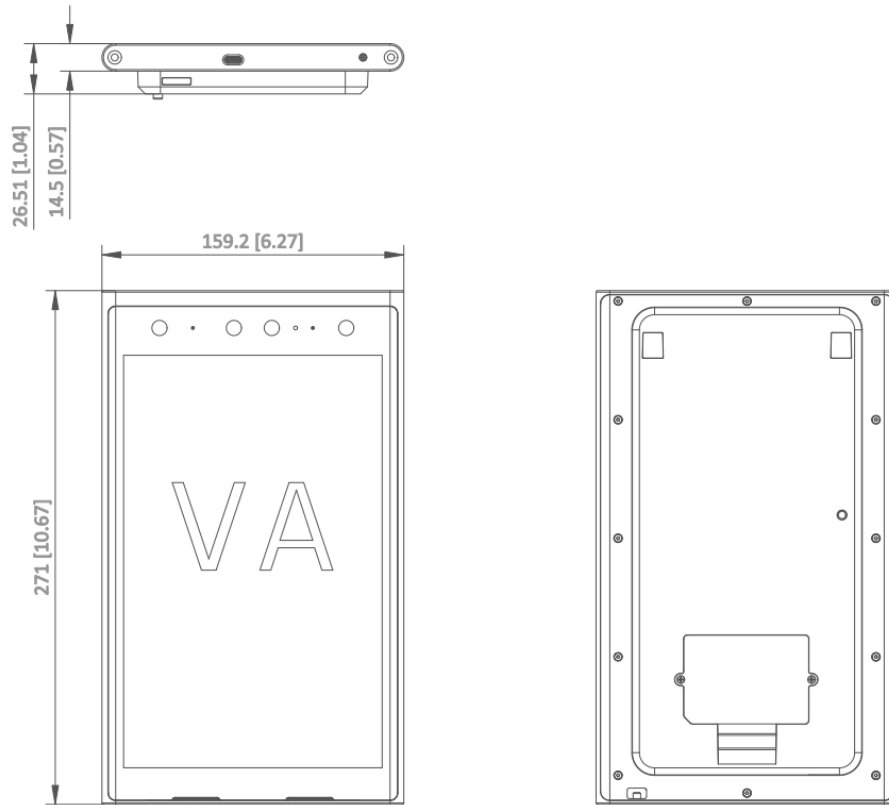

▪ **Dimension**

Unit:mm [inch]

SCALE 1:1

▪ **Accessory**

▪ **Optional**

DS-KAW50-1 50W 12V Power Adapter	DS-KAW50-1N 50W 12V Power Adapter