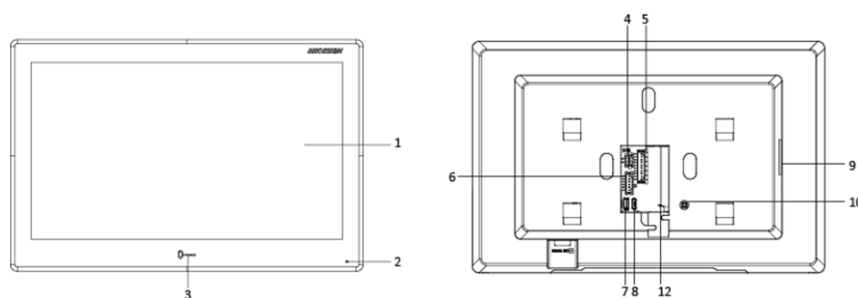

TF card	Reserved
Alarm output	2
Power interface	1
General	
Button	/
Installation	Surface mounting
Indicator	/
Weight	Without package: 875 g With package: 1060 g
Protective level	/
Working temperature	-10 °C to 50 °C (14 °F to 122 °F)
Working humidity	10% to 90%
Dimensions	254 mm × 166 mm × 26.65 mm (10.0" × 6.54" × 1.05")
Battery	/
Power supply	IEEE802.3af, standard PoE 12 VDC, 1 A
Application environment	Indoor
Power consumption	≤ 12 W
Language	English, Russian, Estonian, Bulgaria, Hungarian, Greek, German, Italian, Czech, Slovak, France, Polish, Dutch, Portuguese, Spanish, Romanian, Danish, Swedish, Norwegian, Finnish, Croatian, Slovenian, Serbian, Turkish, Traditional Chinese, Vietnamese, Hebrew, Latvian, Lithuanian, Brazilian Portuguese, Arabic, Ukrainian, Mongolian

▪ Physical Interface

No.	Description	No.	Description
1	Screen	7	Debugging Port
2	Microphone	8	microUSB Interface
3	Unlock Button	9	Loudspeaker
4	Power Supply Interface	10	Reserved
5	Alarm Terminals	11	TAMPER
6	RS-485/Relay Interface	12	Network Interface

▪ Available Model

DS-KH9510-WTE1