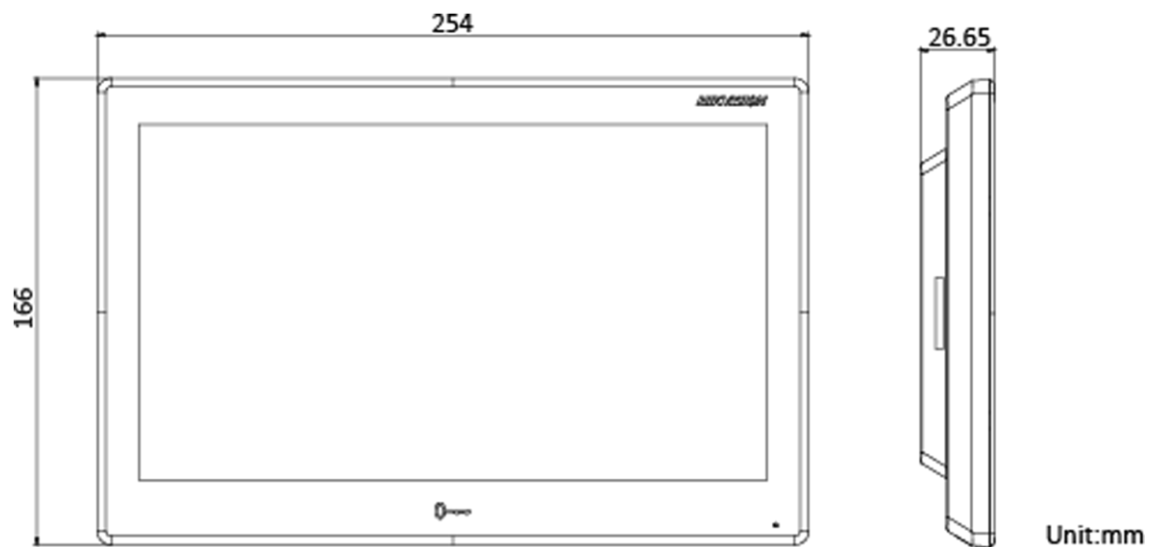

▪ **Dimension**

▪ **Accessory**

▪ **Optional**