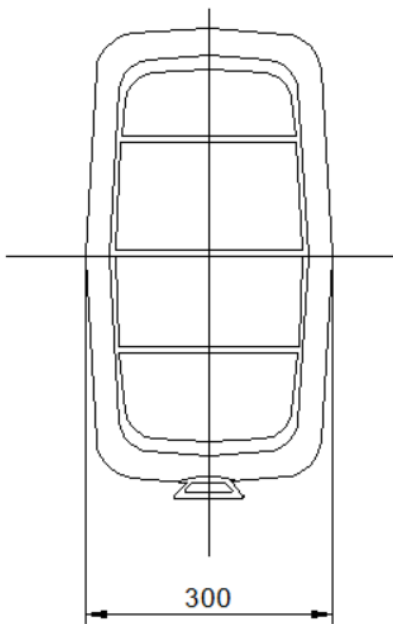

# DS-TMG012-4

Remote Control for Barrier Gate

**Feature**

- Remote control for barrier gate

**Dimension**

**Available Model**

DS-TMG012-4

**Parameter**

|            |  |
|------------|--|
| Model      | DS-TMG012-4  |
| Parameters | Remote Control for Barrier Gate                            |
| Appearance | Hikvision Black  |
| Dimension  | Approx. 600 mm × 300 mm × 120 mm (23.62" × 11.81" × 4.72") |
| Weight     | Approx. 20 g (0.04 lb.)                                    |