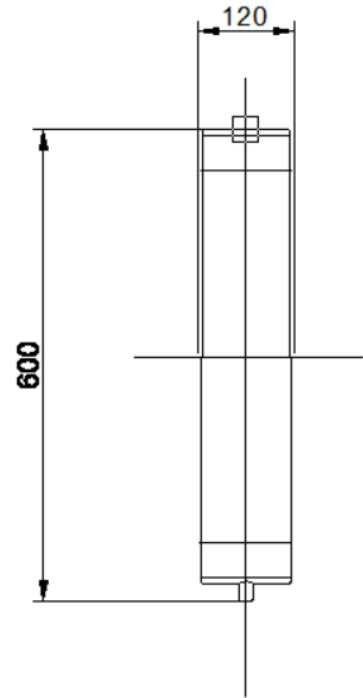

# DS-TMG012-4

Remote Control for Barrier Gate

**Feature**

- Remote control for barrier gate

**Dimension**

**Available Model**

DS-TMG012-4

**Parameter**

|            |  |
|------------|--|
| Model      | DS-TMG012-4  |
| Parameters | Remote Control for Barrier Gate                            |
| Appearance | Hikvision Black  |
| Dimension  | Approx. 600 mm × 300 mm × 120 mm (23.62" × 11.81" × 4.72") |
| Weight     | Approx. 20 g (0.04 lb.)                                    |