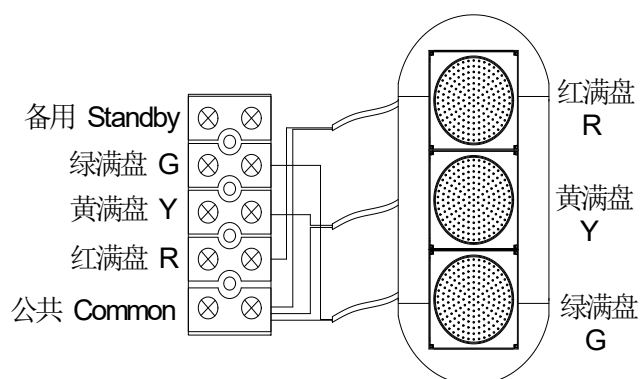

Φ300 RYG Full Ball Traffic Lights(with butterfly lock)

Model No. : JD300-3-35-1B

Connection Sketch

Black: Common
 red: red light
 yellow: yellow light
 green : green light

Product Photo

Product Features

- Novel design with beautiful appearance
- THD: less than 20%
- Long lifespan-more than 80,000 hours
- Protection level: IP65
- Exclusive optical lens
- 3-Year Warranty
- Keep up with CE, GB14887-2001, EN12368, IK08
- Transient voltage protection: over 2000V

Technical Parameters:

Color	LED Qty	Light Intensity(cd)	Wave length	Viewing angle		Power	Working Voltage	Housing Material
				L/ R	U/D			
Red	168pcs	≥400cd	625±5nm	30°	30°	9W	85V-265VAC, 50/60HZ	Polycarbonate UV resistant
Yellow	168pcs	≥400cd	590±5nm	30°	30°	9W		
Green	168pcs	≥600cd	505±5nm	30°	30°	9W		

Packing Info. :

Carton size	QTY	GW	NW	Wrapper	Volume(m3)
1.21*0.41*0.30 m	1pcs/carton	13 KGS	12KGS	K=K Carton	0.11

Packing List :

Name	Light	L Bracket	Sun visor	M4×10 Screw	M4×10 Screw and Nut with Gasket	Wiring Box and Gasket	Fastener	Using Manual and Certificate
Qty.(pcs)	1	2	3	32	4	1	4	1 each