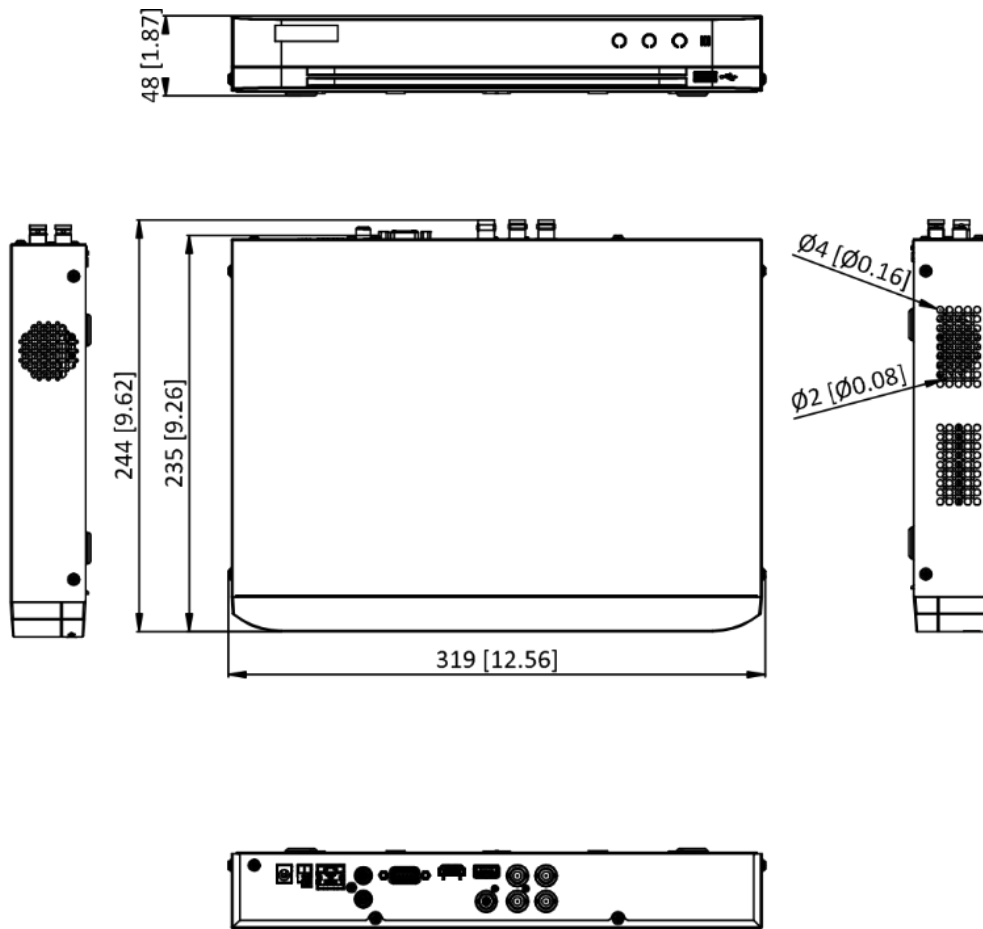

Compression and Recording

- H.265 Pro+ can be enabled to improve encoding efficiency and reduce data storage costs
- Recording at up to 3K / 5 MP Lite resolution

Storage and Playback

- 1 SATA interface (up to 10 TB capacity)
- Smart search for efficient playback

Wi-Fi	Connectable to Wi-Fi network by Wi-Fi dongle through USB interface
Auxiliary Interface	
SATA	1 SATA interface, up to 10 TB capacity for each disk
Serial Interface	RS-485 (half-duplex)
USB Interface	Front panel: 1 × USB 2.0; Rear panel: 1 × USB 2.0
Alarm In/Out	N/A (optional to support)
General	
Power Supply	12 VDC, 1.5 A
Consumption	≤ 18 W
Working Temperature	-10 °C to 55 °C (14 °F to 131 °F)
Working Humidity	10% to 90%
Dimension (W × D × H)	315 × 242 × 45 mm (12.4 × 9.5 × 1.8 inch)
Weight	≤ 1.16 kg (2.6 lb)

Dimension

Unit:mm [inch]

SCALE 1:1

Physical Interface

No.	Description	No.	Description
1	VIDEO IN	7	AUDIO IN, RCA connector
2	USB interface	8	LAN network interface
3	VIDEO OUT	9	RS-485 serial interface
4	HDMI interface	10	12V VDC power input
5	VGA interface	11	GND
6	AUDIO OUT, RCA connector		