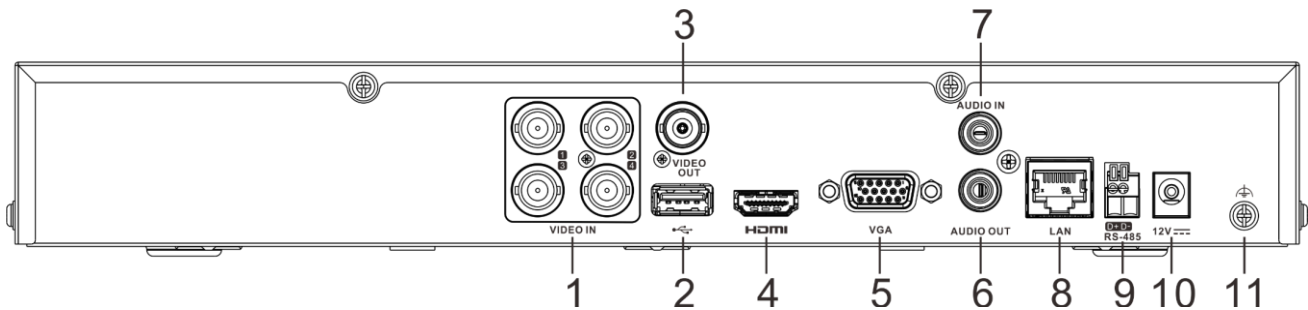

Wi-Fi	Connectable to Wi-Fi network by Wi-Fi dongle through USB interface
Auxiliary Interface	
SATA	1 SATA interface, up to 10 TB capacity for each disk
Serial Interface	RS-485 (half-duplex)
USB Interface	Front panel: 1 × USB 2.0; Rear panel: 1 × USB 2.0
Alarm In/Out	N/A (optional to support)
General	
Power Supply	12 VDC, 1.5 A
Consumption	≤ 18 W
Working Temperature	-10 °C to 55 °C (14 °F to 131 °F)
Working Humidity	10% to 90%
Dimension (W × D × H)	315 × 242 × 45 mm (12.4 × 9.5 × 1.8 inch)
Weight	≤ 1.16 kg (2.6 lb)

Dimension

Unit:mm [inch]

SCALE 1:1

Physical Interface

No.	Description	No.	Description
1	VIDEO IN	7	AUDIO IN, RCA connector
2	USB interface	8	LAN network interface
3	VIDEO OUT	9	RS-485 serial interface
4	HDMI interface	10	12V VDC power input
5	VGA interface	11	GND
6	AUDIO OUT, RCA connector		