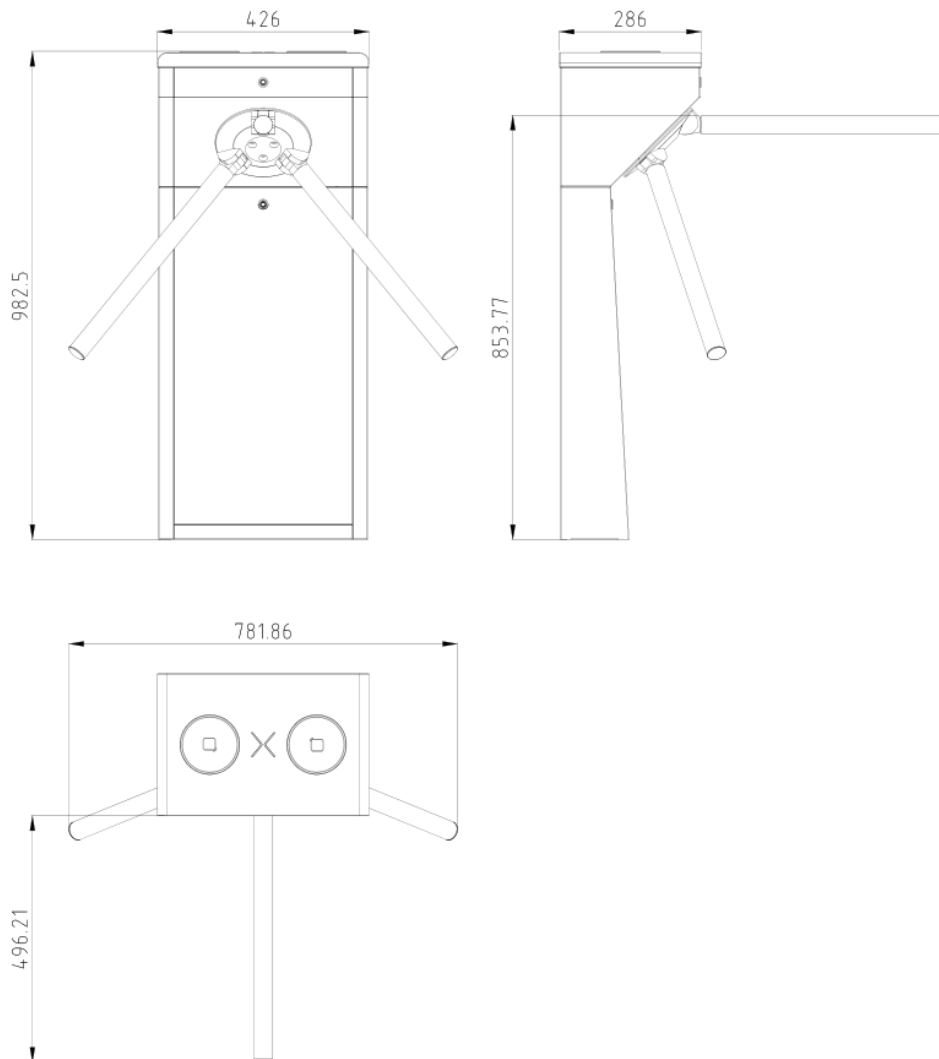

▪ **Dimension**

▪ **Accessory**

▪ **Optional**

DS-K1102A Pro 1102A Series Card Reader	DS-K7CR01	DS-KAB6-ZU1