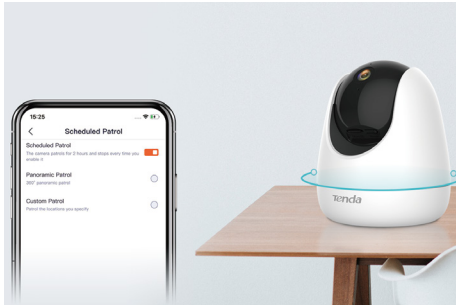

Tenda

CP6

Security Pan / Tilt Camera 2K

CP6

Security Pan / Tilt Camera 2K

Products Description

The security Pan/Tilt Camera-CP6, is a high-performed home surveillance Camera that integrates 360° visual coverage with 2K resolution. It is also fetured with full-duplex two-way audio, smart-motion detection/tracking, sound and light alarm functions. The product is mostly used for indoor scenarios monitoring such as homes, shops, offices and classrooms, etc. The users can access the video via wireless or wired connection to the router.

Sound and Light Alarm

When intrusion is detected during the alert period, a sound and flashing white light alarm will be triggered to warn illegal intruders. At the same time, the alarm message will be sent to your mobile.

Auto Targeting and Tracking

Based on the AI machine vision algorithms, the "Smart Tracking" can automatically track the movements and stores the video.

Customizable Voice Alerts

You can customize 3 personalized audio message for shop greeting or theft warning

Selling Points

Patrol with one click

You can set the pan/tilt patrol locations through the TDSEE App, and the camera rotates cyclically according to the preset location to patrol the area.

MicroSD Card / Cloud Storage