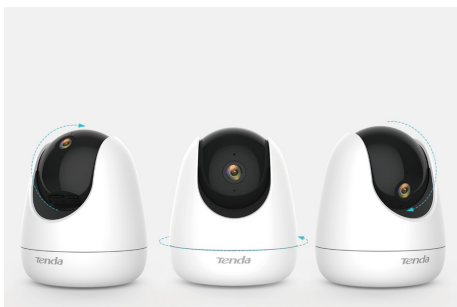

Tenda

CP6

Security Pan / Tilt Camera 2K

CP6

Security Pan / Tilt Camera 2K

Products Description

The security Pan/Tilt Camera-CP6, is a high-performed home surveillance Camera that integrates 360° visual coverage with 2K resolution. It is also fetured with full-duplex two-way audio, smart-motion detection/tracking, sound and light alarm functions. The product is mostly used for indoor scenarios monitoring such as homes, shops, offices and classrooms, etc. The users can access the video via wireless or wired connection to the router.

Selling Points

360° All-round Vision

High speed pan/tilt design enables flexible rotation in all directions.

CP6 covers 360° horizontally and 155° vertically (90° up, 65° down) which leaves zero blind zones at all.

Sound and Light Alarm

When intrusion is detected during the alert period, a sound and flashing white light alarm will be triggered to warn illegal intruders. At the same time, the alarm message will be sent to your mobile.

Selling Points

Patrol with one click

You can set the pan/tilt patrol locations through the TDSEE App, and the camera rotates cyclically according to the preset location to patrol the area.

MicroSD Card / Cloud Storage