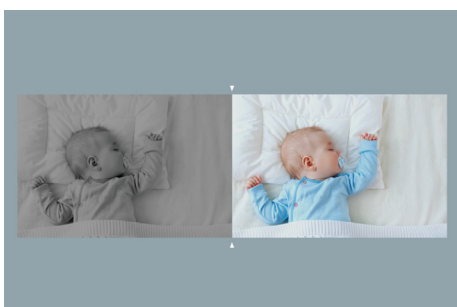

Tenda

CP6

Security Pan / Tilt Camera 2K

CP6

Security Pan / Tilt Camera 2K

Products Description

The security Pan/Tilt Camera-CP6, is a high-performed home surveillance Camera that integrates 360° visual coverage with 2K resolution. It is also fetured with full-duplex two-way audio, smart-motion detection/tracking, sound and light alarm functions. The product is mostly used for indoor scenarios monitoring such as homes, shops, offices and classrooms, etc. The users can access the video via wireless or wired connection to the router.

Sound and Light Alarm

When intrusion is detected during the alert period, a sound and flashing white light alarm will be triggered to warn illegal intruders. At the same time, the alarm message will be sent to your mobile.