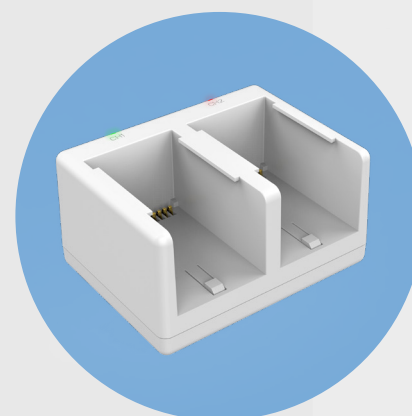

Easy Pairing

With one-click sync buttons, the C3A and W2D will pair in seconds.

USB Charging

Removable Battery

Easy Pairing

Comprehensive Accessories to Choose From

A wide range of accessories are also available to enhance your experience, including a charging station, rechargeable battery and mounting bracket for long-lasting protection and good usability.

Multiple Storage Solutions

Save your recordings with flexible and secured solutions. The C3A comes with a built-in MicroSD card slot that can store up to 128 GB of recorded footage. You can also save your images to EZVIZ Cloud for additional back-up.