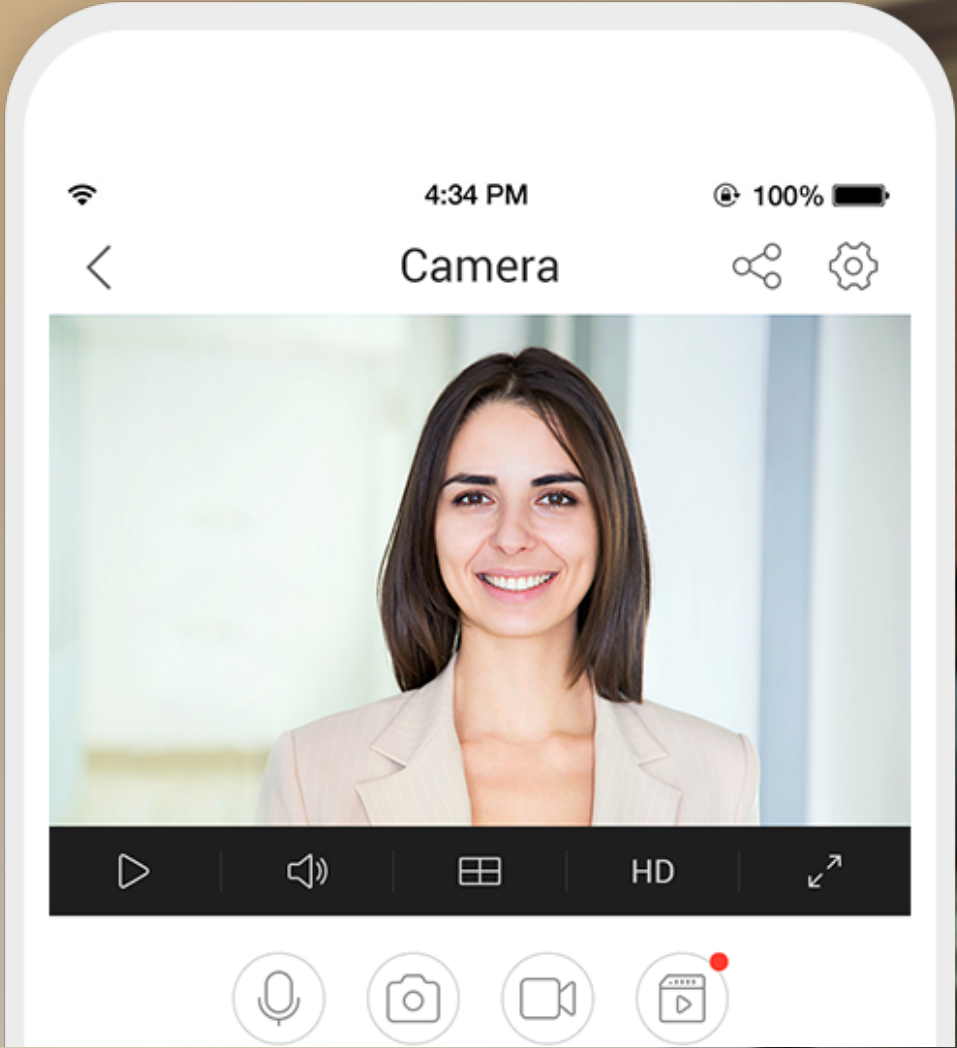

 125° Diagonal Field of View

IP65 Dust and Water Protection

Night Vision
Up to 25 ft. (7.5 m)

 2.4GHz

Supports MicroSD Card
(Up to 128 GB)

W2D

Base Station for the C3A

Supports up to six C3A units

Prolongs battery life of connected C3A

Supports 100-decibel siren

Hassle-Free, Effortless Security

Use the C3A to monitor anywhere – whether indoors or out, or even in places without power outlets. Thanks to its wireless, battery powered and weatherproof design, the options are limitless!

Watches Over What Matters Most, Day and Night

The C3A lets you see wide-angle, Full HD images. Its night vision also ensures 24/7 protection even when it's dark outside.

Two-Way Talk Secures Your Home

Speak with visitors and hear what's happening anywhere and at any time using your smartphone.

Extra Protection with Accurate Detection

The C3A's passive infrared (PIR) motion detection feature sends you an instant alert with images and videos captured when a visitor approaches. Once you connect the C3A with the W2D, the W2D will even emit a 100-decibel siren when triggered, reminding you to check on what's happening.