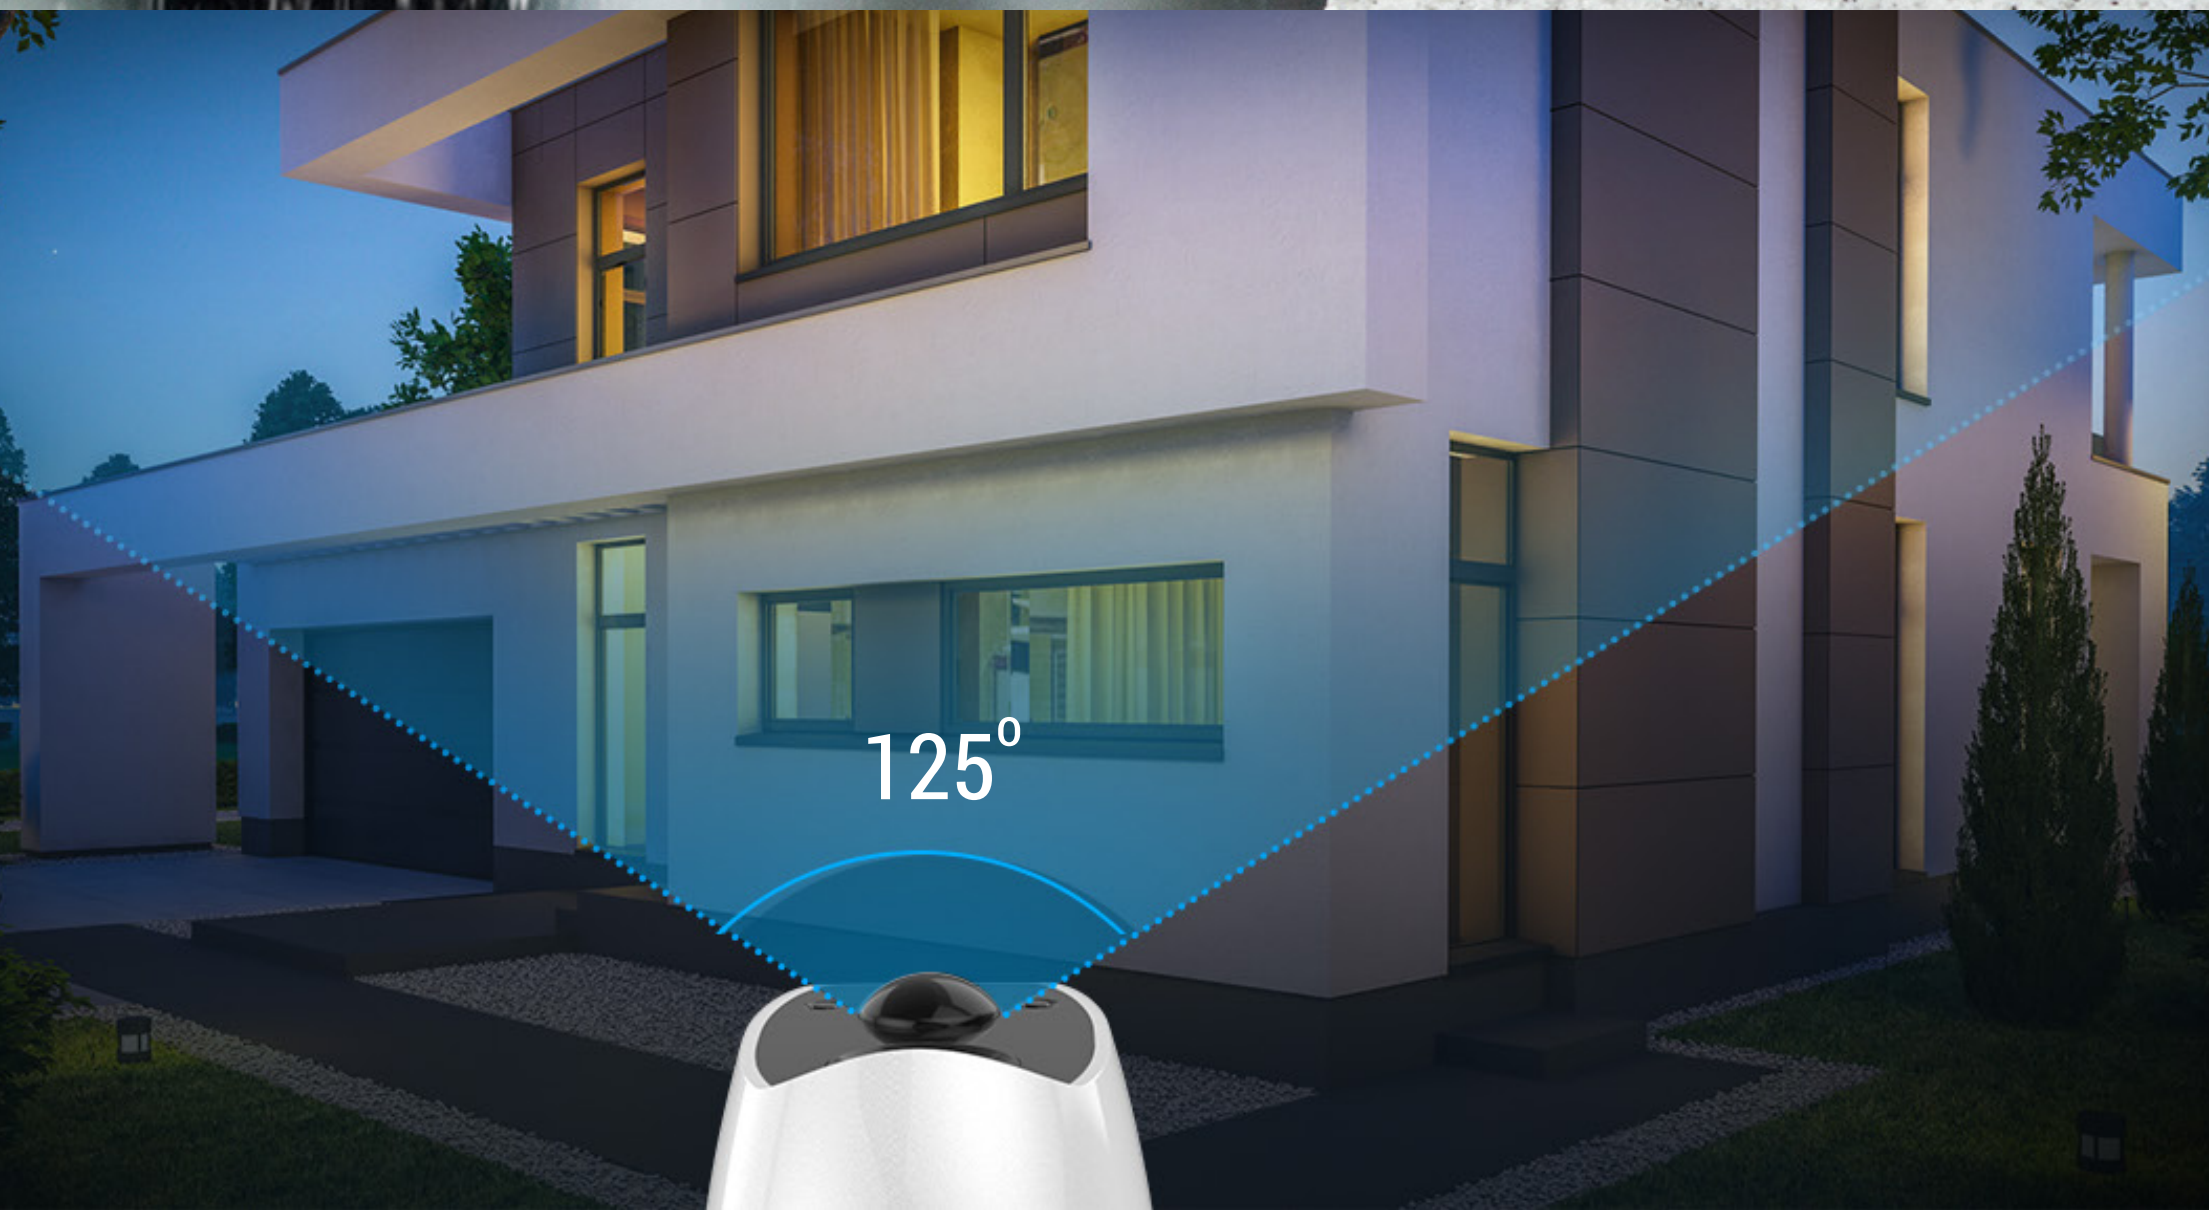

C3A+W2D

HD 1080p Wire-Free Security Kit

Security Has Never Been This Easy

With a long-lasting 5,500 mAh rechargeable battery and 100% wire-free design, the standalone C3A can be placed anywhere you need it to go. With the help of the W2D, battery life lasts even longer.

Prolongs battery life of connected C3A

Supports 100-decibel siren

Hassle-Free, Effortless Security

Use the C3A to monitor anywhere – whether indoors or out, or even in places without power outlets. Thanks to its wireless, battery powered and weatherproof design, the options are limitless!

Watches Over What Matters Most, Day and Night

The C3A lets you see wide-angle, Full HD images. Its night vision also ensures 24/7 protection even when it's dark outside.

Two-Way Talk Secures Your Home

Speak with visitors and hear what's happening anywhere and at any time using your smartphone.

Extra Protection with Accurate Detection

The C3A's passive infrared (PIR) motion detection feature sends you an instant alert with images and videos captured when a visitor approaches. Once you connect the C3A with the W2D, the W2D will even emit a 100-decibel siren when triggered, reminding you to check on what's happening.