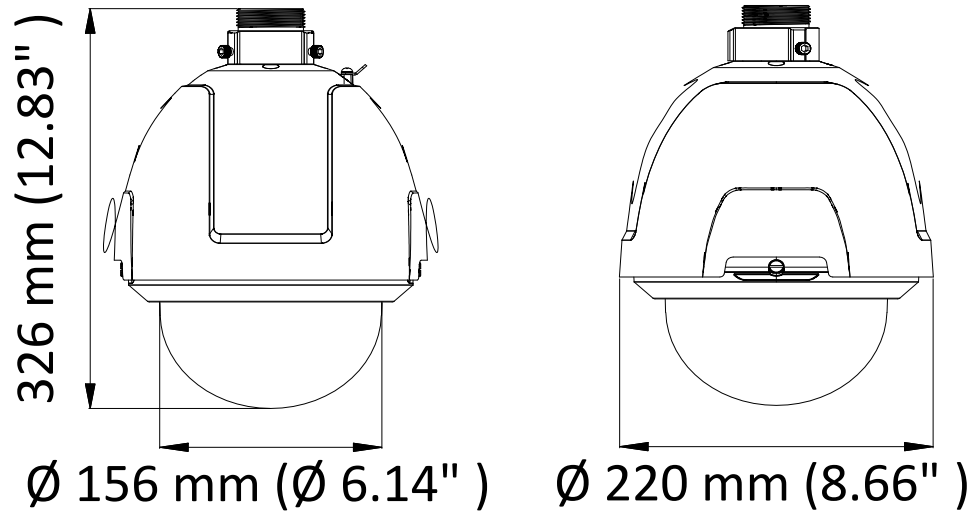

## DS-2AE5232T-A(C) 2 MP Turbo 5-Inch Speed Dome

Hikvision DS-2AE5232T-A(C) Turbo 5-Inch Speed Dome is able to capture high quality images in poor light environment. The embedded CMOS chip makes WDR, and real-time 1920 × 1080 resolution possible. With the help of the 32× optical zoom, and IR cut filter, the camera offers more details over an expansive area

- 1/2.8" HD progressive scan CMOS
- 1920 × 1080 resolution
- 32× optical zoom, 16× digital zoom
- 120 dB true WDR (Wide Dynamic Range)
- 3D intelligent positioning
- Switchable TVI/AHD/CVI/CVBS video outputs

Scheduled Task	Preset/Patrol/Pattern/Pan Scan/Tilt Scan/Panorama Scan/Day Mode/Night Mode/Zero Calibration/None
<b>Input/Output</b>	
Video Output	Switchable TVI/AHD/CVI/CVBS video output, (NTSC or PAL composite, BNC)
Alarm	2 alarm inputs, 1 alarm output
RS-485 Interface	Half-duplex mode Self-adaptive HIKVISION, Pelco-P, Pelco-D protocol
UTC function	UTC protocol (or HIKVISION-C protocol in previous DVR)
<b>General</b>	
Menu Language	English
Power	24 VAC Max. 24 W
Working Temperature	-30° C to 65° C (-22° F to 149° F)
Working Humidity	90% or less
Protection Level	IP66 standard (outdoor dome) TVS 4,000 V lightning protection, surge protection and voltage transient protection
Mounting	Various mounting modes optional
Dimension	∅ 220 mm × 326 mm (8.66" × 12.83")
Weight (approx.)	3 kg (6.61 lb.)

## Dimensions