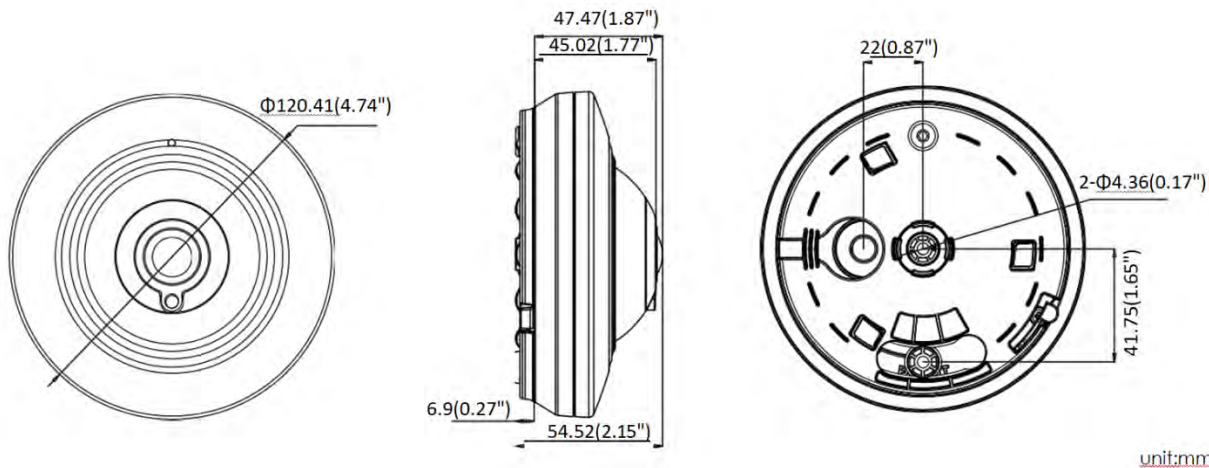

**Available Models:**

DS-2CC52H1T-FITS

- 5 Megapixel High-Performance CMOS
- Analog HD Output
- IR Cut Filter with Auto Switch
- OSD Menu
- Built-In Microphone
- Up-the-Coax, Protocol: HIKVISION-C

# Specifications

DS-2CC52H1T-FITS	
<b>Camera</b>	
Image Sensor	5 MP progressive scan CMOS
Effective Pixels	2592 (H) x 1944 (V)
Minimum Illumination	0.01 lux @ f/1.2, AGC on, 0 lux with IR
Shutter Speed	1/12.5s to 1/20,000s
Lens	1.1 mm
Lens Mount	M12
Day /Night	ICR
Angle Adjustment	Pan: 0° to 30°; tilt: 0°; rotate: 0°
Synchronization	Internal synchronization
Video Frame Rate	5 MP @ 12.5 fps
HD Video Output	1-ch BNC output
Audio In	Built-in mic
Audio Out	1-ch, BNC output, (output impedance: 1K Ω)
<b>Menu</b>	
Mounting Type	Ceiling/wall
Ceiling Mounting Display Mode	Default, panorama, 4 PTZ, fisheye and 3 PTZ, annular, mini-fisheye and 1 PTZ, annular and 2 PTZ
Wall Mounting Display Mode	Default, panorama, 4 PTZ, fisheye and 3 PTZ, panorama and 3 PTZ
D/N Mode	Color/BW/auto
Functions	Brightness, contrast, saturation, sharpness
<b>General</b>	
Operating Conditions	-4° to 140° F (-20° to 60° C), humidity 90% or less (non-condensing)
Power Supply	12 VDC ±15%
Power Consumption	5.5 W maximum
IR Range	32.81' to 65.6' (10 to 20 m)
Communication	Up-the-coax, protocol: HIKVISION-C
Dimensions	Φ4.74"×2.14" (Φ120.4 mm × 54.5 mm)
Weight	Approximately 0.77 lb (350 g)

# Dimensions