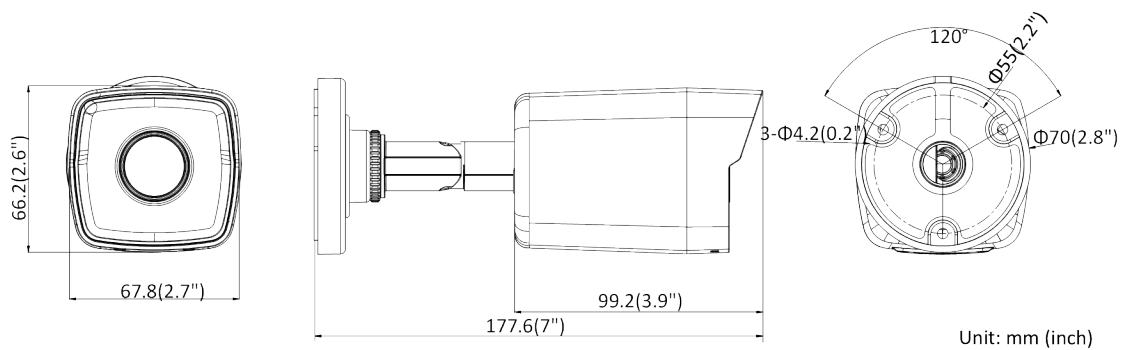

Dimension

Accessory