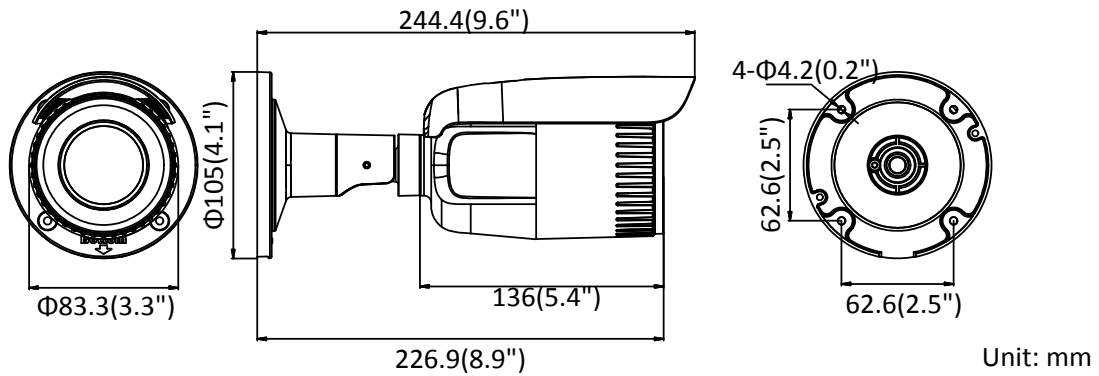

	802.1X, QoS, IPv6, UDP, Bonjour
General Function	One-key reset, anti-flicker, heartbeat, mirror, password protection, privacy mask, watermark
Firmware Version	5.5.3
API	ONVIF (PROFILE S, PROFILE G), ISAPI
Simultaneous Live View	Up to 6 channels
User/Host	Up to 32 users 3 levels: Administrator, Operator and User
Client	iVMS-4200, iVMS-4500, iVMS-5200
Web Browser	IE8+, Chrome 31.0-44, Firefox 30.0-51, Safari 8.0+
Interface	
Communication Interface	1 RJ45 10M/100M self-adaptive Ethernet port
Video Output (Without -Z)	1Vp-p composite output (75 Ω/BNC)
Reset Button	Yes
General	
Operating Conditions	-30 °C to 60 °C (-22 °F to 140 °F), humidity: 95% or less (non-condensing)
Power Supply	12 VDC ± 20%, 5.5 mm coaxial power plug PoE (802.3af, class 3)
Power Consumption and Current	-IZ: 12 VDC, 0.9 A, max. 11 W; PoE: (802.3af, 36 V to 57 V), 0.4 A to 0.2 A, max. 12.9 W -I: 12 VDC, 0.6 A, max. 7 W; PoE: (802.3af, 36 V to 57 V), 0.3 A to 0.1 A, max. 9 W
Protection Level	IP67 TVS 2000V lightning protection, surge protection and voltage transient protection
Material	Metal
Dimensions	105 mm × 105 mm × 145 mm (4.1" × 4.1" × 5.7")
Weight	Camera: approx. 1035 g (2.3 lb.) With package: approx. 1550 g (3.4 lb.)

Available Models

DS-2CD1643G0-I (2.8 mm to 12 mm), DS-2CD1643G0-IZ (2.8 mm to 12 mm)

Dimension

Unit: mm

Accessory

DS-1260ZJ

Distributed by

HIKVISION