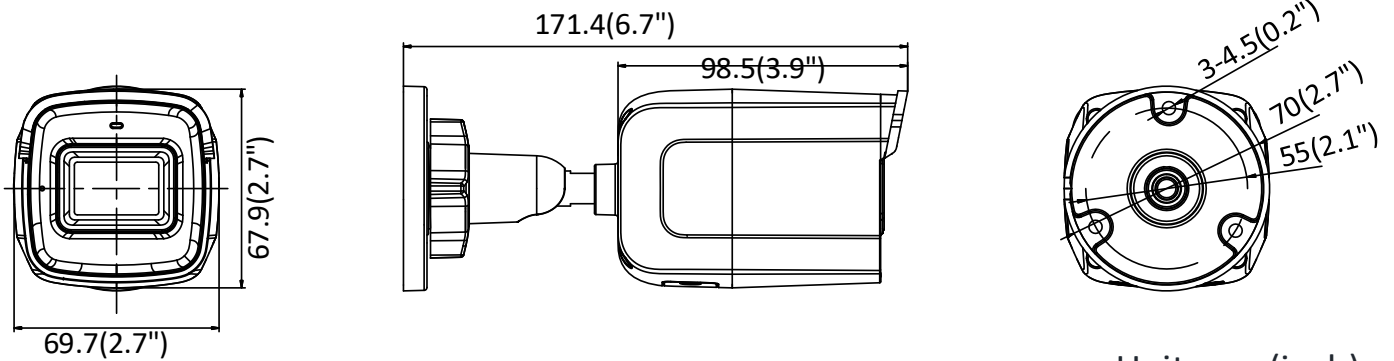

Dimensions

Unit: mm(inch)

Accessory

Distributed by