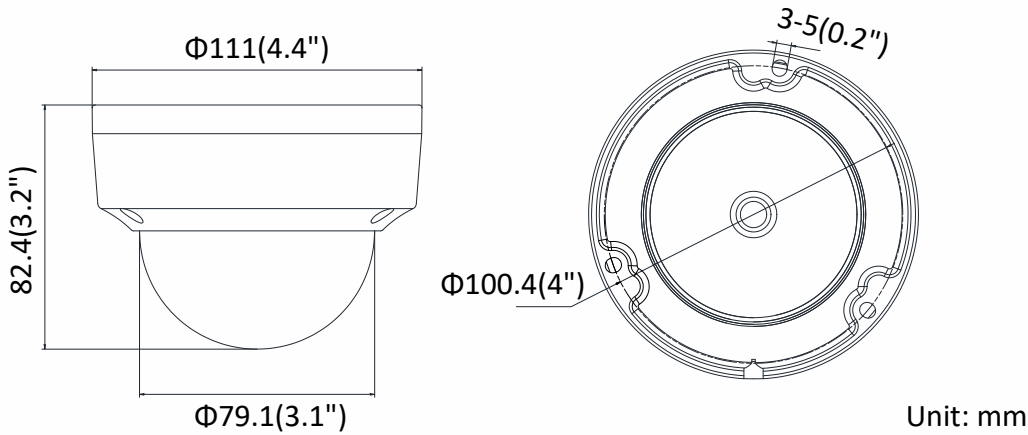

Dimensions

Accessories

DS-1276ZJ
Corner Mount

HIKVISION

Headquarters

No.555 Qianmo Road, Binjiang District,
Hangzhou 310051, China
T +86-571-8807-5998
overseasbusiness@hikvision.com

Hikvision USA
T +1-909-895-0400
sales.usa@hikvision.com

Hikvision Italy
T +39-0438-6902
info.it@hikvision.com

Hikvision Singapore
T +65-6684-4718
sg@hikvision.com

Hikvision Africa
T +27 (10) 0351172
sale.africa@hikvision.com

Hikvision Europe
T +31-23-55-42-770
info.eu@hikvision.com

Hikvision France
T +33(0)1-85-330-450
info.fr@hikvision.com

Hikvision Oceania
T +61-2-8599-4233
salesau@hikvision.com

Hikvision Hong Kong
T +852-2151-1761

Hikvision Middle East
T +971-4-8816086
salesme@hikvision.com

Hikvision Spain
T +34-91-737-16-55
info.es@hikvision.com

Hikvision Canada
T +1-909-895-0400
sales.usa@hikvision.com

Hikvision Russia
T +7-495-669-67-99
sateru@hikvision.com

Hikvision Poland
T +48-22-460-01-50
poland@hikvision.com

Hikvision Korea
T +82-31-731-8841
sales.korea@hikvision.com

Hikvision India
T +91-22-28469900
sales@pramahikvision.com

Hikvision UK
T +01628-902140
support.uk@hikvision.com

Hikvision Brazil
T +55 11 3318-0050
Latam.support@hikvision.com