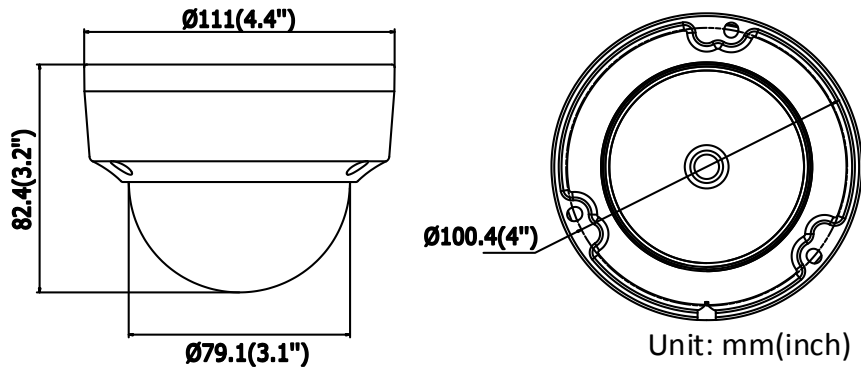

Dimension

Accessory