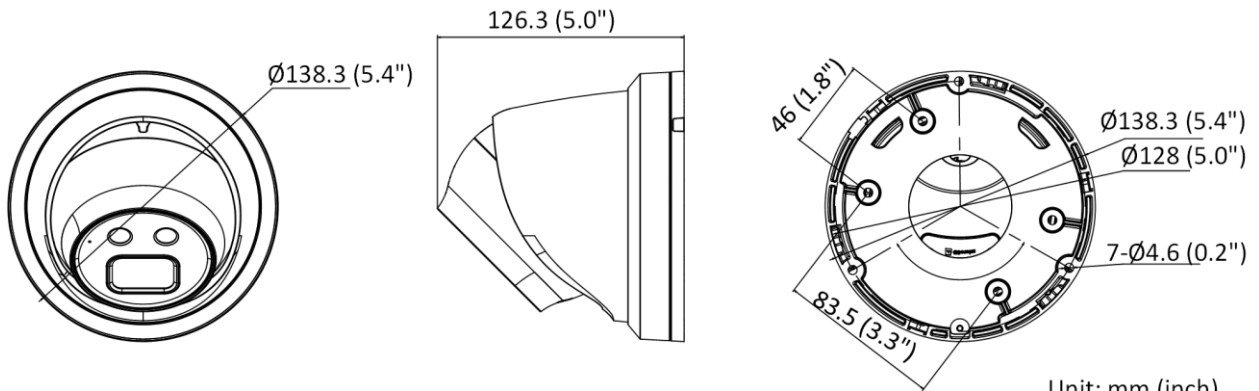

▪ **Dimension**

▪ **Accessory**

▪ **Optional**

DS-1276ZJ-SUS Corner Mount	DS-1275ZJ-SUS Vertical Pole Mount	DS-1271ZJ-140 Pendant Mount	DS-1273ZJ-140(BLACK) Wall Mount	DS-1273ZJ-140B Wall Mount
DS-1273ZJ-140 Wall Mount	DS-1280ZJ-PT6 Junction Box