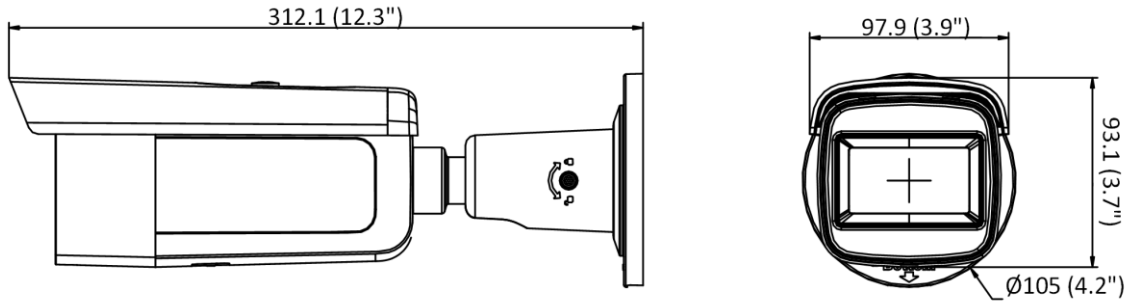

away from coastlines, as well as areas affected by acid rain.
No specific protection	Hikvision products at this level are equipped for use in areas where no specific anti-corrosion protection is needed.

▪ **Dimension**

Unit: mm (inch)

▪ **Accessory**

▪ **Optional**

DS-1260ZJ	DS-1275ZJ-SUS	DS-1280ZJ-S	DS-1275ZJ-S-SUS	DS-1276ZJ-SUS
Junction Box	Vertical Pole Mount	Junction Box	Vertical Pole Mount	Corner Mount