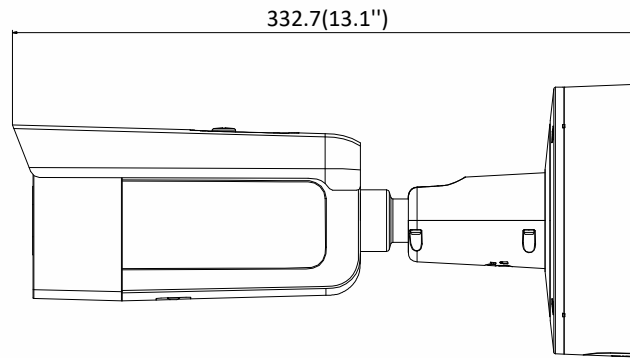

Dimensions