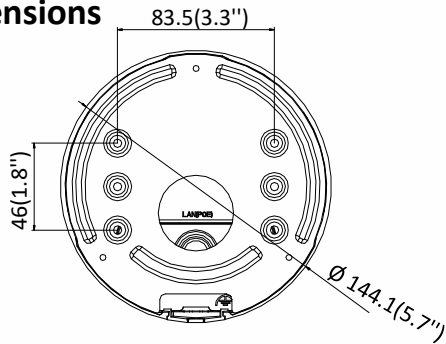

Dimensions