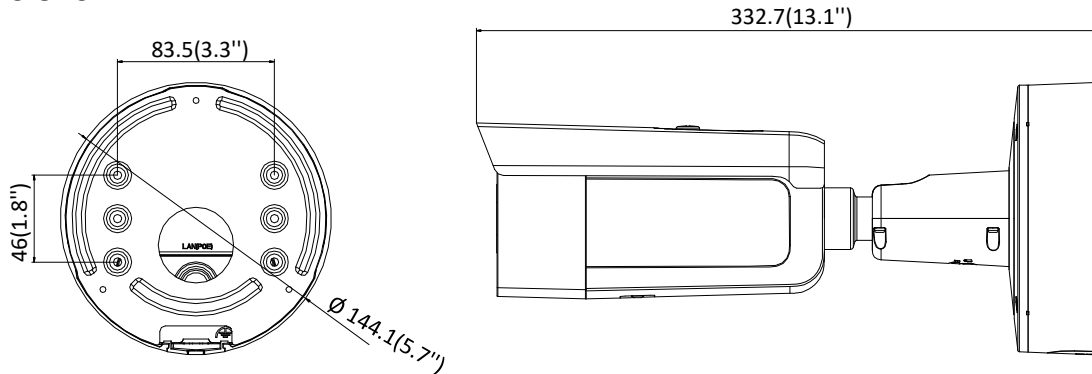

Dimensions

Unit: mm(inch)

Accessories

Distributed by