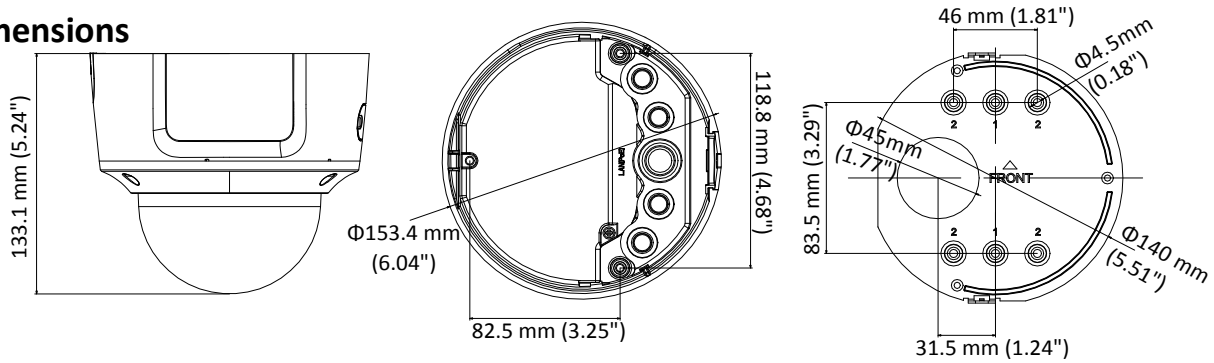

Available Model:

DS-2CD2785FWD-IZS

Dimensions

Accessories

DS-1475ZJ-SUS
Vertical Pole Mount

DS-1476ZJ-SUS
Corner Mount

Distributed by