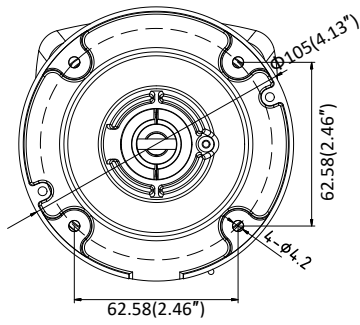

Available Model:

DS-2CD2T43G0-I5 (2.8/4/6/8 mm), DS-2CD2T43G0-I8 (2.8/4/6/8 mm)

Dimension

Unit: mm (inch)