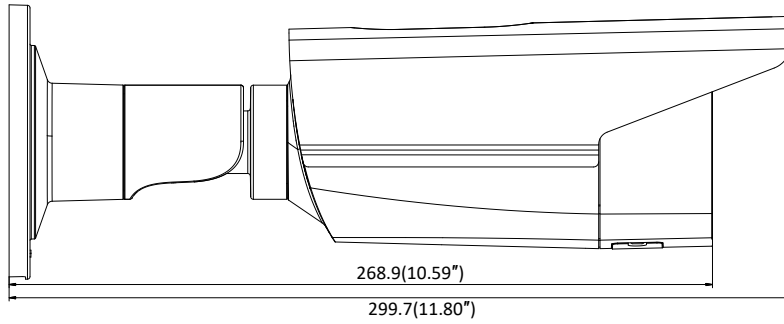

Available Model:

DS-2CD2T43G0-I5 (2.8/4/6/8 mm), DS-2CD2T43G0-I8 (2.8/4/6/8 mm)

Dimension

Unit: mm (inch)