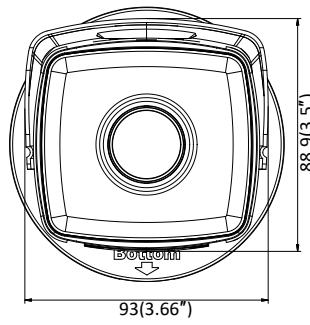

Available Model:

DS-2CD2T43G0-I5 (2.8/4/6/8 mm), DS-2CD2T43G0-I8 (2.8/4/6/8 mm)

Dimension

Unit: mm (inch)