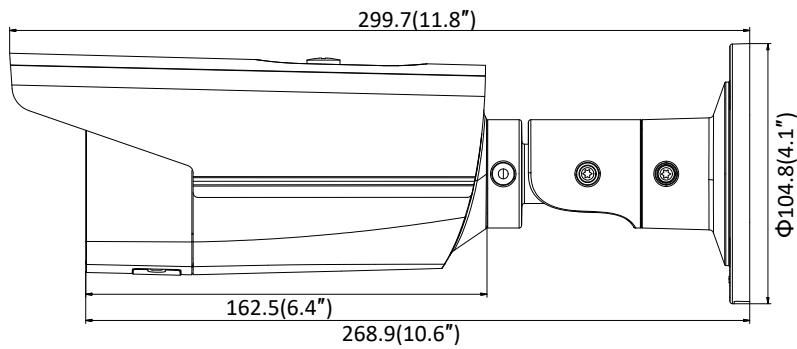

Weight	Camera: 1200 g (2.7 lb.)

Available Model

DS-2CD2T83G0-I5(2.8/4/6/8 mm), DS-2CD2T83G0-I8(2.8/4/6/8 mm)

Dimension

Unit: mm

Accessory