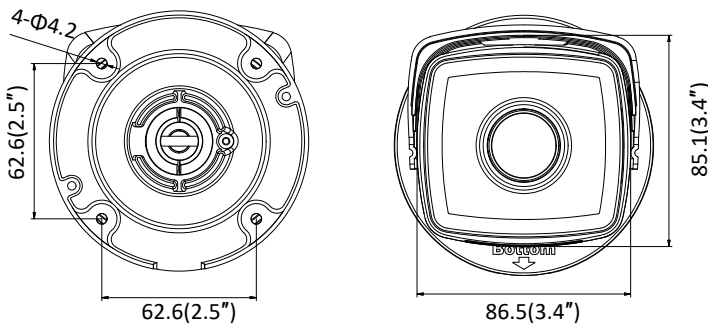

Weight	Camera: 1200 g (2.7 lb.)

Available Model

DS-2CD2T83G0-I5(2.8/4/6/8 mm), DS-2CD2T83G0-I8(2.8/4/6/8 mm)

Dimension

Unit: mm

Accessory