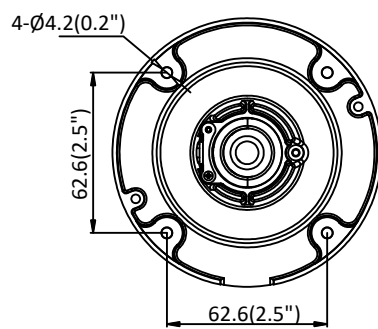

General Function	One-key reset, anti-flicker, three streams, heartbeat, mirror, password protection, privacy mask, watermark, IP address filter
Firmware Version	V5.5.61
API	ONVIF (PROFILE S, PROFILE G), ISAPI
Simultaneous Live View	Up to 6 channels
User/Host	Up to 32 users 3 levels: Administrator, Operator and User
Client	iVMS-4200, Hik-Connect, iVMS-5200, iVMS-4500
Web Browser	IE8+, Chrome 31.0-44, Firefox 30.0-51, Safari 8.0+
<b>Interface</b>	
Communication Interface	1 RJ45 10M/100M self-adaptive Ethernet port
On-board Storage	Built-in micro SD/SDHC/SDXC slot, up to 128 GB
Reset Button	Yes
<b>Smart Feature-set</b>	
Behavior Analysis	Line crossing detection, intrusion detection, unattended baggage detection, object removal detection
Exception Detection	Scene change detection
Face Detection	Yes
<b>General</b>	
Operating Conditions	-30 °C to +60 °C (-22 °F to +140 °F), humidity 95% or less (non-condensing)
Power Supply	12 VDC ± 25%, 5.5 mm coaxial power plug PoE (802.3af, class 3)
Power Consumption	-I5: 12 VDC, 0.7 A, max: 9 W PoE: (802.3af, 36 VDC to 57 VDC), 0.3 A to 0.1 A, max: 11 W -I8: 12 VDC, 1 A, max: 11 W PoE: (802.3af, 36 VDC to 57 VDC), 0.4 A to 0.1 A, max: 12.9 W
IR Range	-I5: Up to 50 m -I8: Up to 80 m
Wavelength	850 nm
Protection Level	IP67
Material	Front cover: metal, back cover: metal
Dimensions	Camera: Ø105 × 289.5 mm (4.1" × 11.4")
Weight	Camera: 1000 g (2.2 lb.) With package: 1500 g (3.3 lb.)

## Available Model

DS-2CD2T85G1-I5 (2.8/4/6 mm), DS-2CD2T85G1-I8 (2.8/4/6 mm)

## Dimensions

Unit: mm(inch)

**Accessories**

**Rubber Sleeve**  
Rubber sleeve with weather proof

**DS-1275ZJ-SUS**  
Vertical Pole Mount

**DS-1276ZJ-SUS**  
Corner Mount

**DS-1280ZJ-S**  
Junction Box

**DS-1260ZJ**  
Junction Box