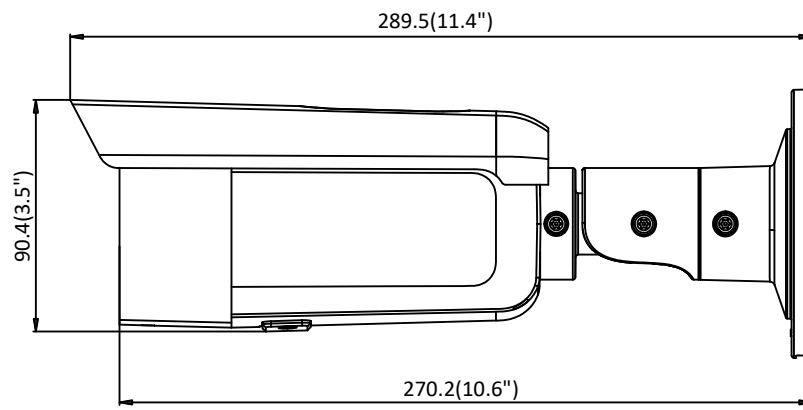

Dimensions

Unit: mm(inch)