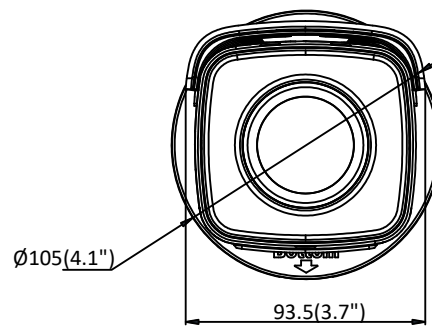

General Function	One-key reset, anti-flicker, three streams, heartbeat, mirror, password protection, privacy mask, watermark, IP address filter
Firmware Version	V5.5.61
API	ONVIF (PROFILE S, PROFILE G), ISAPI
Simultaneous Live View	Up to 6 channels
User/Host	Up to 32 users 3 levels: Administrator, Operator and User
Client	iVMS-4200, Hik-Connect, iVMS-5200, iVMS-4500
Web Browser	IE8+, Chrome 31.0-44, Firefox 30.0-51, Safari 8.0+
<b>Interface</b>	
Communication Interface	1 RJ45 10M/100M self-adaptive Ethernet port
On-board Storage	Built-in micro SD/SDHC/SDXC slot, up to 128 GB
Reset Button	Yes
<b>Smart Feature-set</b>	
Behavior Analysis	Line crossing detection, intrusion detection, unattended baggage detection, object removal detection
Exception Detection	Scene change detection
Face Detection	Yes
<b>General</b>	
Operating Conditions	-30 °C to +60 °C (-22 °F to +140 °F), humidity 95% or less (non-condensing)
Power Supply	12 VDC ± 25%, 5.5 mm coaxial power plug PoE (802.3af, class 3)
Power Consumption	-I5: 12 VDC, 0.7 A, max: 9 W PoE: (802.3af, 36 VDC to 57 VDC), 0.3 A to 0.1 A, max: 11 W -I8: 12 VDC, 1 A, max: 11 W PoE: (802.3af, 36 VDC to 57 VDC), 0.4 A to 0.1 A, max: 12.9 W
IR Range	-I5: Up to 50 m -I8: Up to 80 m
Wavelength	850 nm
Protection Level	IP67
Material	Front cover: metal, back cover: metal
Dimensions	Camera: Ø105 × 289.5 mm (4.1" × 11.4")
Weight	Camera: 1000 g (2.2 lb.) With package: 1500 g (3.3 lb.)

## Dimensions

Unit: mm(inch)

**Accessories**

**Rubber Sleeve**  
Rubber sleeve with weather proof

**DS-1275ZJ-SUS**  
Vertical Pole Mount

**DS-1276ZJ-SUS**  
Corner Mount

**DS-1280ZJ-S**  
Junction Box

**DS-1260ZJ**  
Junction Box