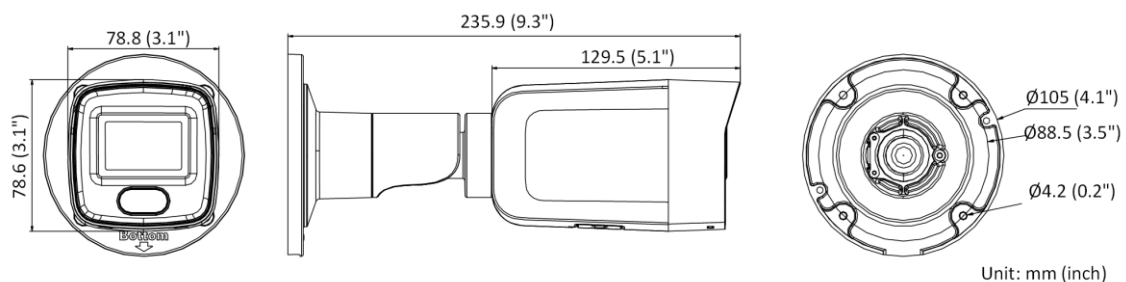

Available Model

DS-2CD3086G2-IS (2.8/4/6 mm)

Typical Application

Hikvision products are classified into three levels according to their anti-corrosion performance. Refer to the following description to choose for your using environment.

This model has NO SPECIFIC PROTECTION.

Level	Description
Top-level protection	Hikvision products at this level are equipped for use in areas where professional anti-corrosion protection is a must. Typical application scenarios include coastlines, docks, chemical plants, and more.
Moderate protection	Hikvision products at this level are equipped for use in areas with moderate anti-corrosion demands. Typical application scenarios include coastal areas about 2 kilometers (1.24 miles) away from coastlines, as well as areas affected by acid rain.
No specific protection	Hikvision products at this level are equipped for use in areas where no specific anti-corrosion protection is needed.

Dimension