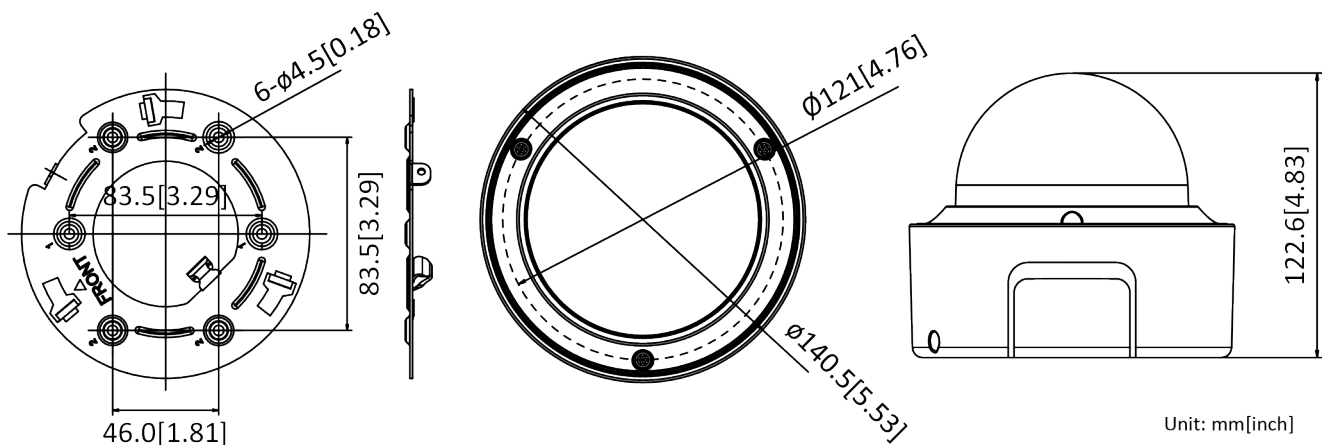

General	
Dimensions	Camera: $\Phi 140.5 \times 122.6$ mm ($\Phi 5.5'' \times 4.8''$) With package: $244 \times 174 \times 173$ mm ($9.6'' \times 6.9'' \times 6.8''$)
Weight	Camera: approx. 950 g (2.09 lb.) With Package: approx. 1300 g (2.87 lb.)
Approval	
EMC	47 CFR Part 15, Subpart B; EN 55032: 2015, EN 61000-3-2: 2014, EN 61000-3-3: 2013, EN 50130-4: 2011 +A1: 2014; AS/NZS CISPR 32: 2015; ICES-003: Issue 6, 2016; KN 32: 2015, KN 35: 2015
Safety	UL 60950-1, IEC 60950-1:2005 + Am 1:2009 + Am 2:2013, EN 60950-1:2005 + Am 1:2009 + Am 2:2013, IS 13252(Part 1):2010+A1:2013+A2:2015
Chemistry	2011/65/EU, 2012/19/EU, Regulation (EC) No 1907/2006
Protection	Ingress protection: IK10 (IEC 62262:2002)

* Listed resolutions are only selectable options. It does not mean that all streams can work at their maximum resolution at the same time.

Available Model

DS-2CD7126G0/L-IZS (2.8 to 12 mm), DS-2CD7126G0/L-IZS(8 to 32 mm)

* /L: Queue management supported.

Dimension

Accessory