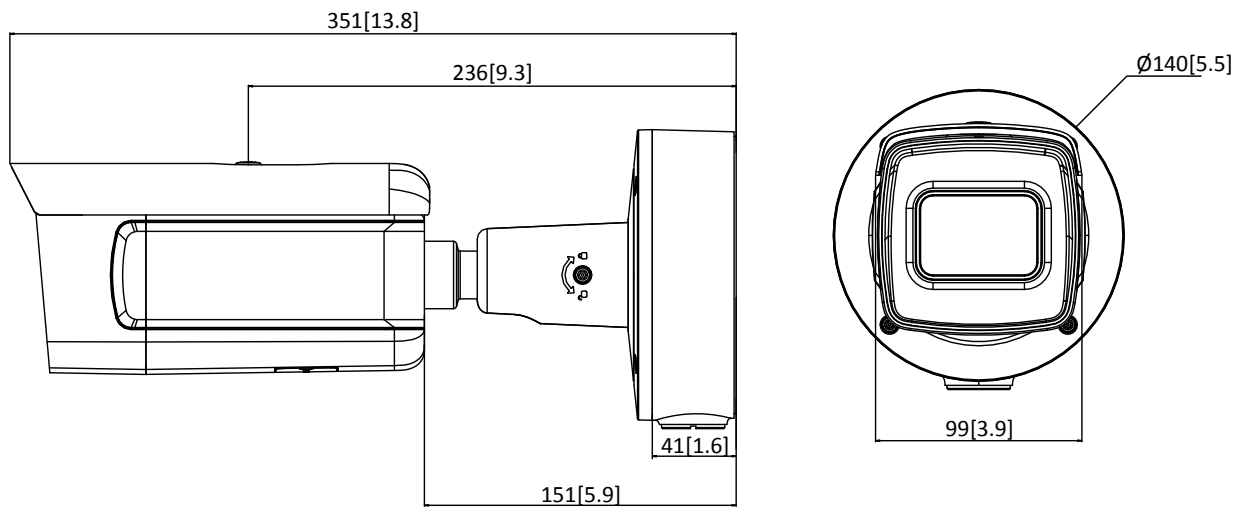

Dimension

Unit: mm[inch]

Accessory