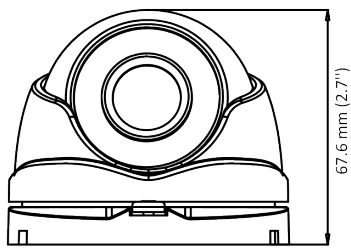

DS-2CE56D0T-IRMF 2 MP Camera

- 2 MP, 1920 × 1080 resolution
- 2.8 mm, 3.6 mm, 6 mm fixed focal lens
- 4 in 1 video output (switchable TVI/AHD/CVI/CVBS)
- Smart IR, up to 25 m IR distance
- IP67

Specification

Camera	
Image Sensor	2 MP CMOS
Signal System	PAL/NTSC
Resolution	1920 (H) × 1080 (V)
Frame Rate	TVI: 1080P@30fps, 1080P@25fps CVI: 1080P@30fps, 1080P@25fps AHD: 1080P@30fps, 1080P@25fps CVBS: PAL/NTSC
Min. illumination	0.01 Lux@(F1.2, AGC ON), 0 Lux with IR
Shutter Time	PAL: 1/25 s to 1/50, 000 s NTSC: 1/30 s to 1/50, 000 s
Lens	2.8 mm, 3.6 mm, 6 mm fixed lens
Field of View	2.8 mm, horizontal FOV: 106.4°, vertical FOV: 57.9°, diagonal FOV: 124.6° 3.6 mm, horizontal FOV: 79.6°, vertical FOV: 43.5°, diagonal FOV: 93.7° 6 mm, horizontal FOV: 51.9°, vertical FOV: 30°, diagonal FOV: 58.8°
Lens Mount	M12
Day & Night	ICR
WDR (Wide Dynamic Range)	Digital WDR
Angle Adjustment	Pan: 0 to 360°, Tilt: 0 to 75°, Rotation: 0 to 360°
Menu	
Image Mode	STD/HIGH-SAT
AGC	Yes
Day/Night Mode	Auto/Color/BW (Black and White)
White Balance	Auto/Manual
AE (Auto Exposure) Mode	DWDR/BLC/HLC/Global
Noise Reduction	2D DNR
Language	English
Function	Brightness, Sharpness, Smart IR
Interface	
Video Output	Switchable TVI/AHD/CVI/CVBS
General	
Operating Conditions	-40 °C to 60 °C (-40 °F to 140 °F), humidity 90% or less (non-condensing)
Power Supply	12 VDC ± 25%
Power Consumption	Max. 3 W
Protection Level	IP67
Material	Metal
IR Range	Up to 25 m
Communication	HIKVISION-C

General	
Dimensions	89.47 mm × 67.6 mm (3.52" × 2.70")
Weight	Approx. 250 g (0.55 lb.)

Available Model

DS-2CE56D0T-IRMF

Dimension

Accessory

DS-1272ZJ-110-TRS
Wall Mount

DS-1275ZJ-SUS
Vertical Pole Mount

DS-1276ZJ-SUS
Corner Mount