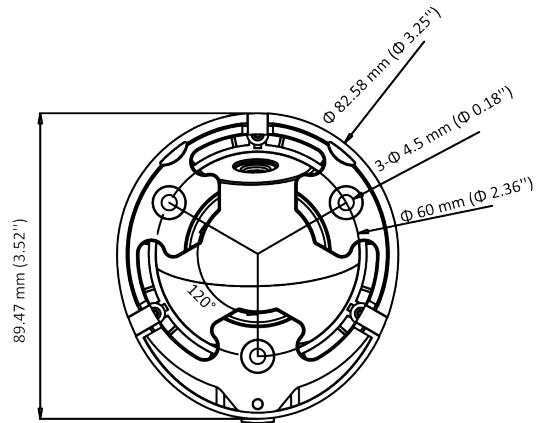

DS-2CE56D0T-IRMF 2 MP Camera

- 2 MP, 1920 × 1080 resolution
- 2.8 mm, 3.6 mm, 6 mm fixed focal lens
- 4 in 1 video output (switchable TVI/AHD/CVI/CVBS)
- Smart IR, up to 25 m IR distance
- IP67

Specification

Camera	
Image Sensor	2 MP CMOS
Signal System	PAL/NTSC
Resolution	1920 (H) × 1080 (V)
Frame Rate	TVI: 1080P@30fps, 1080P@25fps CVI: 1080P@30fps, 1080P@25fps AHD: 1080P@30fps, 1080P@25fps CVBS: PAL/NTSC
Min. illumination	0.01 Lux@(F1.2, AGC ON), 0 Lux with IR
Shutter Time	PAL: 1/25 s to 1/50, 000 s NTSC: 1/30 s to 1/50, 000 s
Lens	2.8 mm, 3.6 mm, 6 mm fixed lens
Field of View	2.8 mm, horizontal FOV: 106.4°, vertical FOV: 57.9°, diagonal FOV: 124.6° 3.6 mm, horizontal FOV: 79.6°, vertical FOV: 43.5°, diagonal FOV: 93.7° 6 mm, horizontal FOV: 51.9°, vertical FOV: 30°, diagonal FOV: 58.8°
Lens Mount	M12
Day & Night	ICR
WDR (Wide Dynamic Range)	Digital WDR
Angle Adjustment	Pan: 0 to 360°, Tilt: 0 to 75°, Rotation: 0 to 360°
Menu	
Image Mode	STD/HIGH-SAT
AGC	Yes
Day/Night Mode	Auto/Color/BW (Black and White)
White Balance	Auto/Manual
AE (Auto Exposure) Mode	DWDR/BLC/HLC/Global
Noise Reduction	2D DNR
Language	English
Function	Brightness, Sharpness, Smart IR
Interface	
Video Output	Switchable TVI/AHD/CVI/CVBS
General	
Operating Conditions	-40 °C to 60 °C (-40 °F to 140 °F), humidity 90% or less (non-condensing)
Power Supply	12 VDC ± 25%
Power Consumption	Max. 3 W
Protection Level	IP67
Material	Metal
IR Range	Up to 25 m
Communication	HIKVISION-C

General	
Dimensions	89.47 mm × 67.6 mm (3.52" × 2.70")
Weight	Approx. 250 g (0.55 lb.)

Available Model

DS-2CE56D0T-IRMF

Dimension

Accessory

DS-1272ZJ-110-TRS
Wall Mount

DS-1275ZJ-SUS
Vertical Pole Mount

DS-1276ZJ-SUS
Corner Mount