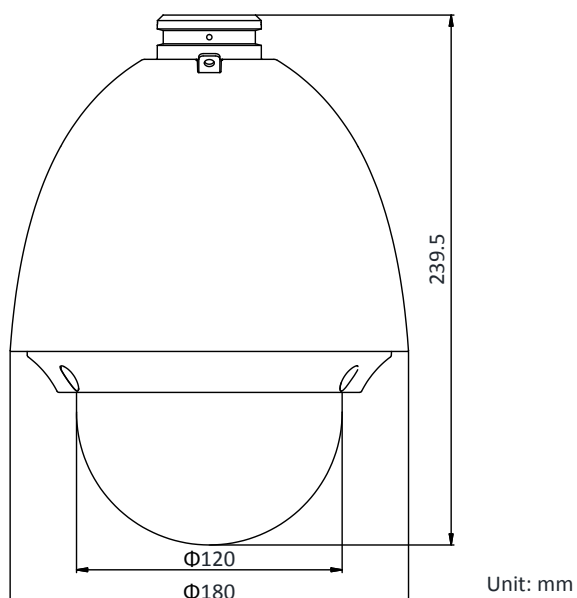

Material	ADC 12, PC+ABS, PC/PMMA
Dimensions	Φ 180 mm × 239.5 mm (Φ 7.09" × 9.43")
Weight	Approx. 2 kg (4.41 lb)

## Dimensions