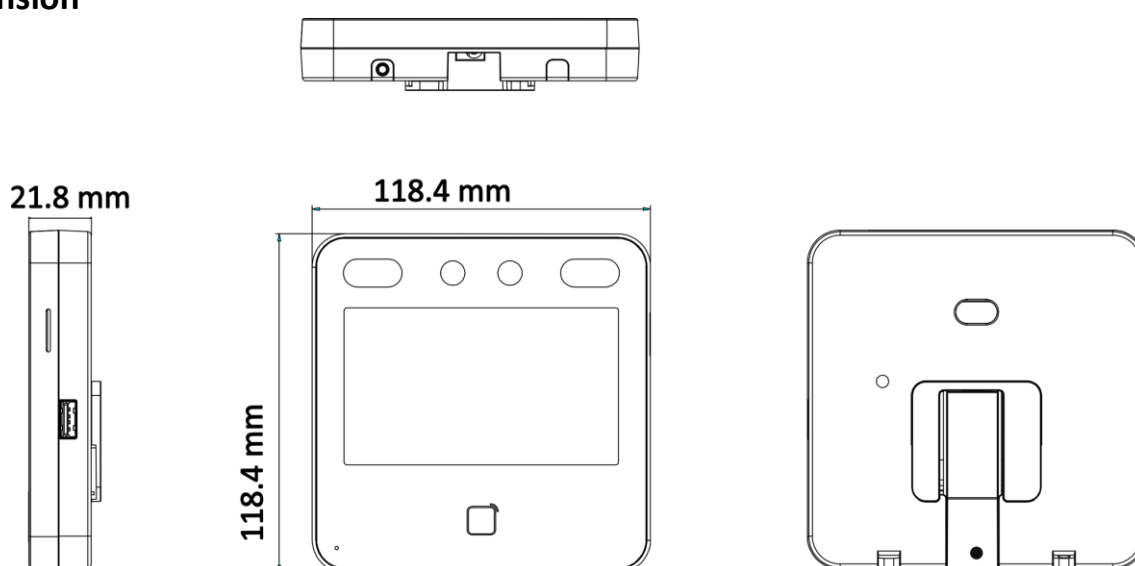

Application environment	Indoor
Installation	Wall Mounting; Base Mounting
Weight	Gross weight: 0.71 kg (1.57 lbs) Net weight: 0.23 kg (0.51 lbs)
Language	English, Spanish (South America), Arabic, Thai, Indonesian, Russian, Vietnamese, Portuguese (Brazil), Korean; Japanese

▪ **Available Model**

DS-K1T343EWX

▪ **Dimension**