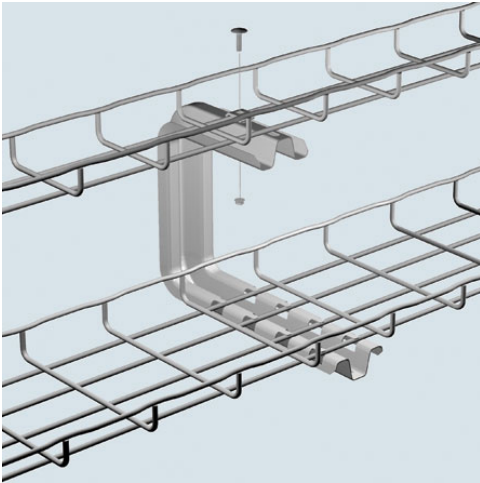

## Legrand

FAS C BRACKET-PREGALV (2D,,6W,,12L) [556330]

Part No. 556330

Cablofil Wiremesh Cable Tray concept based upon performance, safety and economy: three qualities which make Cablofil Wiremesh Cable Tray system preferred by installers. Cablofil adapts to the most complex configurations, and its structure gives maximum strength for minimum weight. The ease of creating fittings, carried out on site, as well as the wide range of unique and universal accessories gives complete freedom in routing combined with exceptionally fast installation.

### Features & Benefits

For cable tray installation under ceilings or overhangs. Can be stacked for multiple levels of Cablofil tray support. Saves installation time patented FAS style attachment holds cable tray secure without nuts and bolts. EZ BN 1/4 and CE 25 are sold separately.

#### Dimensions

Product Volume US 0.19 cu ft

Product Width US 2.67 in

Product Height US 8.268 in

Product Weight US 2.45 lb

Product Depth US 14.9 in