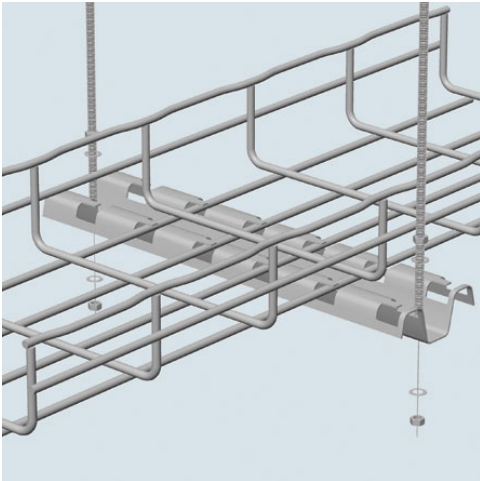

Legrand

FAS PROFILE-PREGALV (1D,,2W,,120L) [14030]

Part No. 14030

Cablofil Wiremesh Cable Tray concept based upon performance, safety and economy three qualities which make Cablofil Wiremesh Cable Tray system preferred by installers. Cablofil adapts to the most complex configurations, and its structure gives maximum strength for minimum weight. The ease of creating fittings, carried out on site, as well as the wide range of unique and universal accessories gives complete freedom in routing combined with exceptionally fast installation.

Features & Benefits

For trapeze hung installations, use 4inch longer profile than tray width. Example: for CF 54/300 tray (12inch) use FAS P400 (16inch). Maximum threaded rod size is 3/8inch. For use with larger sizes of threaded rod, bracket holes must be drilled larger. Patented FAS style attachment secures tray without nuts and bolts. Threaded rods, nuts and washers sold separately. Notify Customer Service when placing order. Sold in sets of 6: - includes handy carrying case. Inside diameter is 2.688inch.

Specifications

General Info

UPC Number 800388001817

Countries Of Origin China

Product Line Cablofil

Finish Pre-Galvanized GS

Standard Wire Mesh Cable Tray

Dimensions

Product Volume US 0.188 cu ft

Product Width US 2.67 in

Product Height US 1.033 in

Product Weight US 7.857 lb

Product Depth US 117.86 in

Additional Information

RoHS Conformant Yes