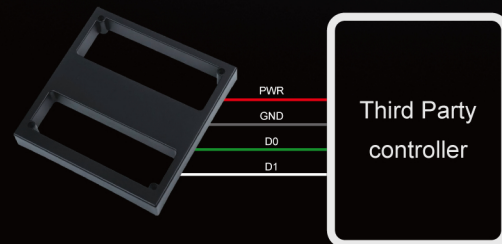

## KR1000: Long range 125KHz Proximity card reader

### Feature:

- 125KHz Proximity
- Read Range: Up to 60cm according to the card
- 26 Wiegand output
- Indoor / Outdoor Operation
- Solid Epoxy Potted
- Waterproof IP65
- Reverse Polarity Protection

### Specification:

Model	KR1000
Read Range	Up to 60cm
Reading Time (Card)	≤200ms
Power / Current	DC 10-15V / Max.300mA
Operating Temperature	-20° to +55°C
Operating Humidity	15% to 90% relative humidity non-condensing
Color	Black
Material	ABS
Dimension (W x H x T)mm	240*235*35
Weight	1.2KG
Index of Protection	IP65