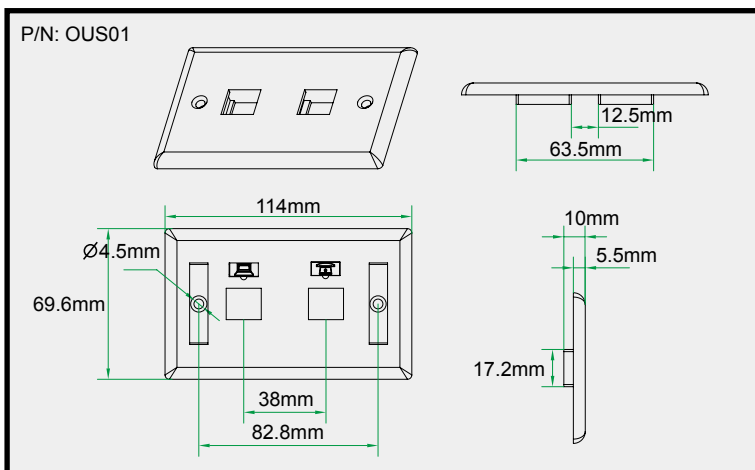

DESCRIPTION

- The wall plates is made from high-impact ABS plastic, making for years of durable use. Each delivers high speed of for all your high-speed applications to the desktop.

FACE PLATE, PC or ABS, white or Ivory, 2port, fit for RJ45 keystone jack.

FEATURES

- One ,two , four and six ports
- Designed for for Cat 5e or Cat 6 performance and meet EIA/TIA specifications
- Fit for RJ45 keystone jack outlet plates
- Packing includes the modular faceplate and two mounting screws for installation
- Material: ABS
- Color: white or Ivory

PRODUCT FIGURE

Two ports USA faceplate

ORDER INFORMATION

Part number	Description	Standard Color	Inner box	Carton	Carton measurement	Carton weight
OUS02	US style faceplate(two - port)	White	20PCS	200PCS	L 53.5cm×W 31.3cm×H 23.4cm	6.50KG