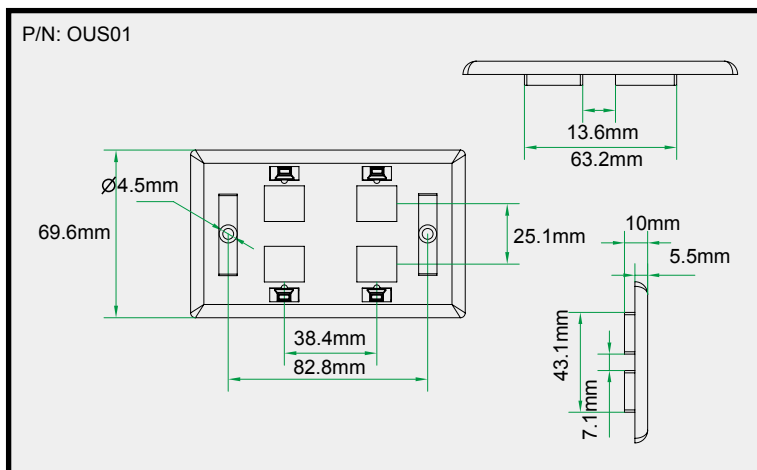

US STYLE FACEPLATE(FOUR-PORT)

P/N: OUS04

S/N:C08-008

DESCRIPTION

- The wall plates is made from high-impact ABS plastic, making for years of durable use. Each delivers high speed of for all your high-speed applications to the desktop.

FACE PLATE, PC or ABS, white or Ivory, 4port, fit for RJ45 keystone jack.

FEATURES

- One ,two , four and six ports
- Designed for for Cat 5e or Cat 6 performance and meet EIA/TIA specifications
- Fit for RJ45 keystone jack outlet plates
- Packing includes the modular faceplate and two mounting screws for installation
- Material: ABS
- Color: white or Ivory

PRODUCT FIGURE

Four ports USA faceplate

ORDER INFORMATION

Part number	Description	Standard Color	Inner box	Carton	Carton measurement	Carton weight
OUS04	US style faceplate(four-port)	White	20PCS	200PCS	L 53.5cm×W 31.3cm×H 23.4cm	6.50KG