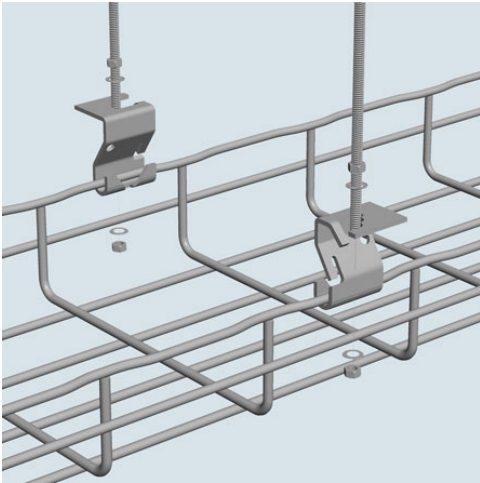

Legrand

TRAPEZE HANGING CLIP-PREGALV [50 PCS] [586020]

Part No. 586020

Cablofil Wiremesh Cable Tray concept based upon performance, safety and economy: three qualities which make Cablofil Wiremesh Cable Tray system preferred by installers. Cablofil adapts to the most complex configurations, and its structure gives maximum strength for minimum weight. The ease of creating fittings, carried out on site, as well as the wide range of unique and universal accessories gives complete freedom in routing combined with exceptionally fast installation.

Features & Benefits

Tray can be detached on 1 side to add cables. Use pliers to lock tabs and secure tray to threaded rod. Threaded rods, nuts, and washers sold separately. Allows threaded rod to extend past AS clip for multi-tier levels.

Specifications

General Info

UPC Number 800388004122

Countries Of Origin United States

Product Line Cablofil

Finish Pre-Galvanized GS

Dimensions

Product Volume US 0.118 cu ft

Product Width US 7.0 in

Product Height US 3.25 in

Product Weight US 4.782 lb

Product Depth US 9.0 in

Buy American Act Compliance

BAA Yes

Additional Information

RoHS Conformant Yes